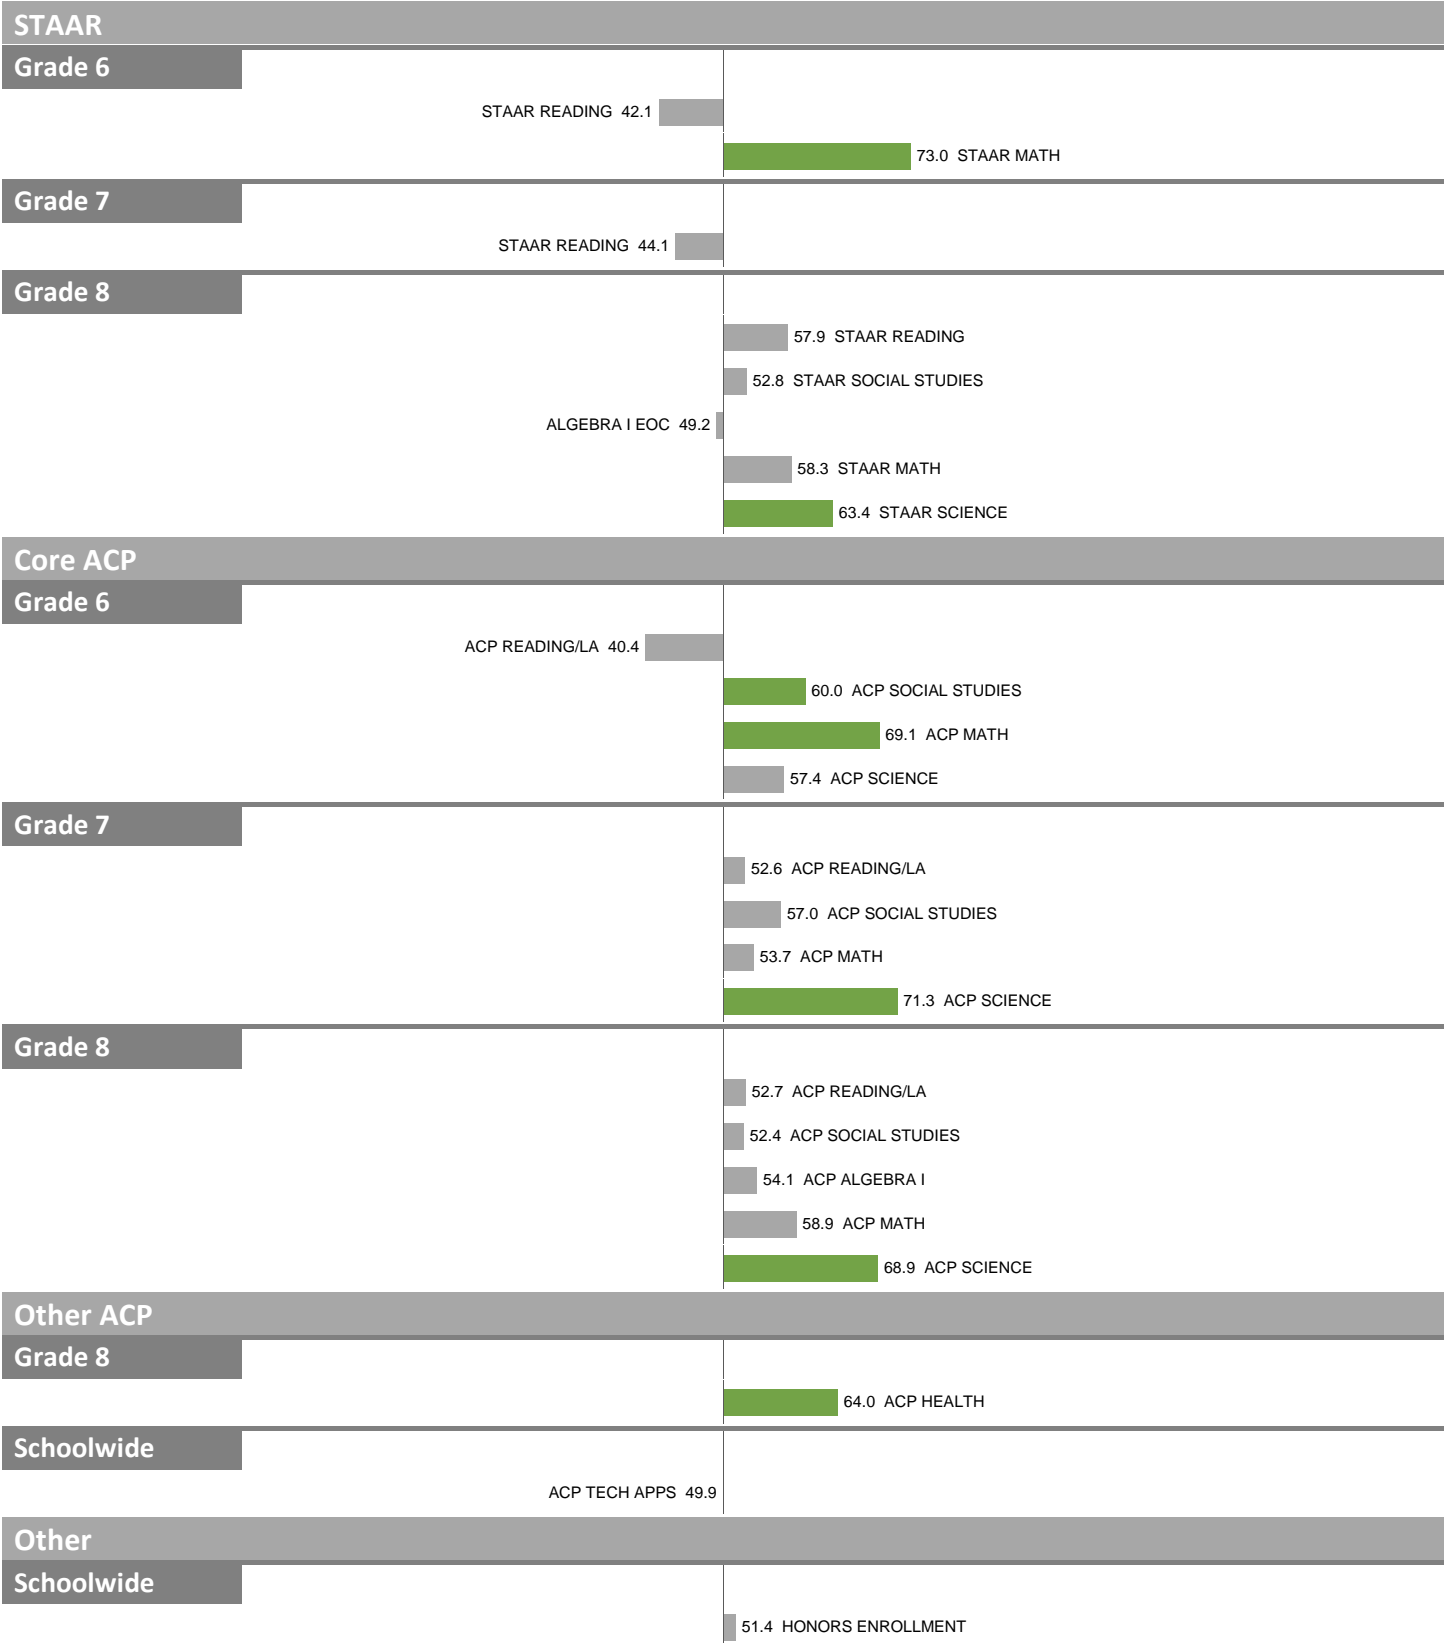

2022-23 School Effectiveness Index (SEI) Detail

59-L.V. STOCKARD MIDDLE SCHOOL

Overall SEI: 56.5

NOTES: "Overall SEI" has average 50 and standard deviation 5; an "average" overall SEI is 45 to 55. Component SEIs (e.g. Grade 5 STAAR Reading, PSAT Writing) each have average 50 and standard deviation 10; an "average" component SEI is 40 to 60. Component SEIs are computed only if at least eight test results are available.