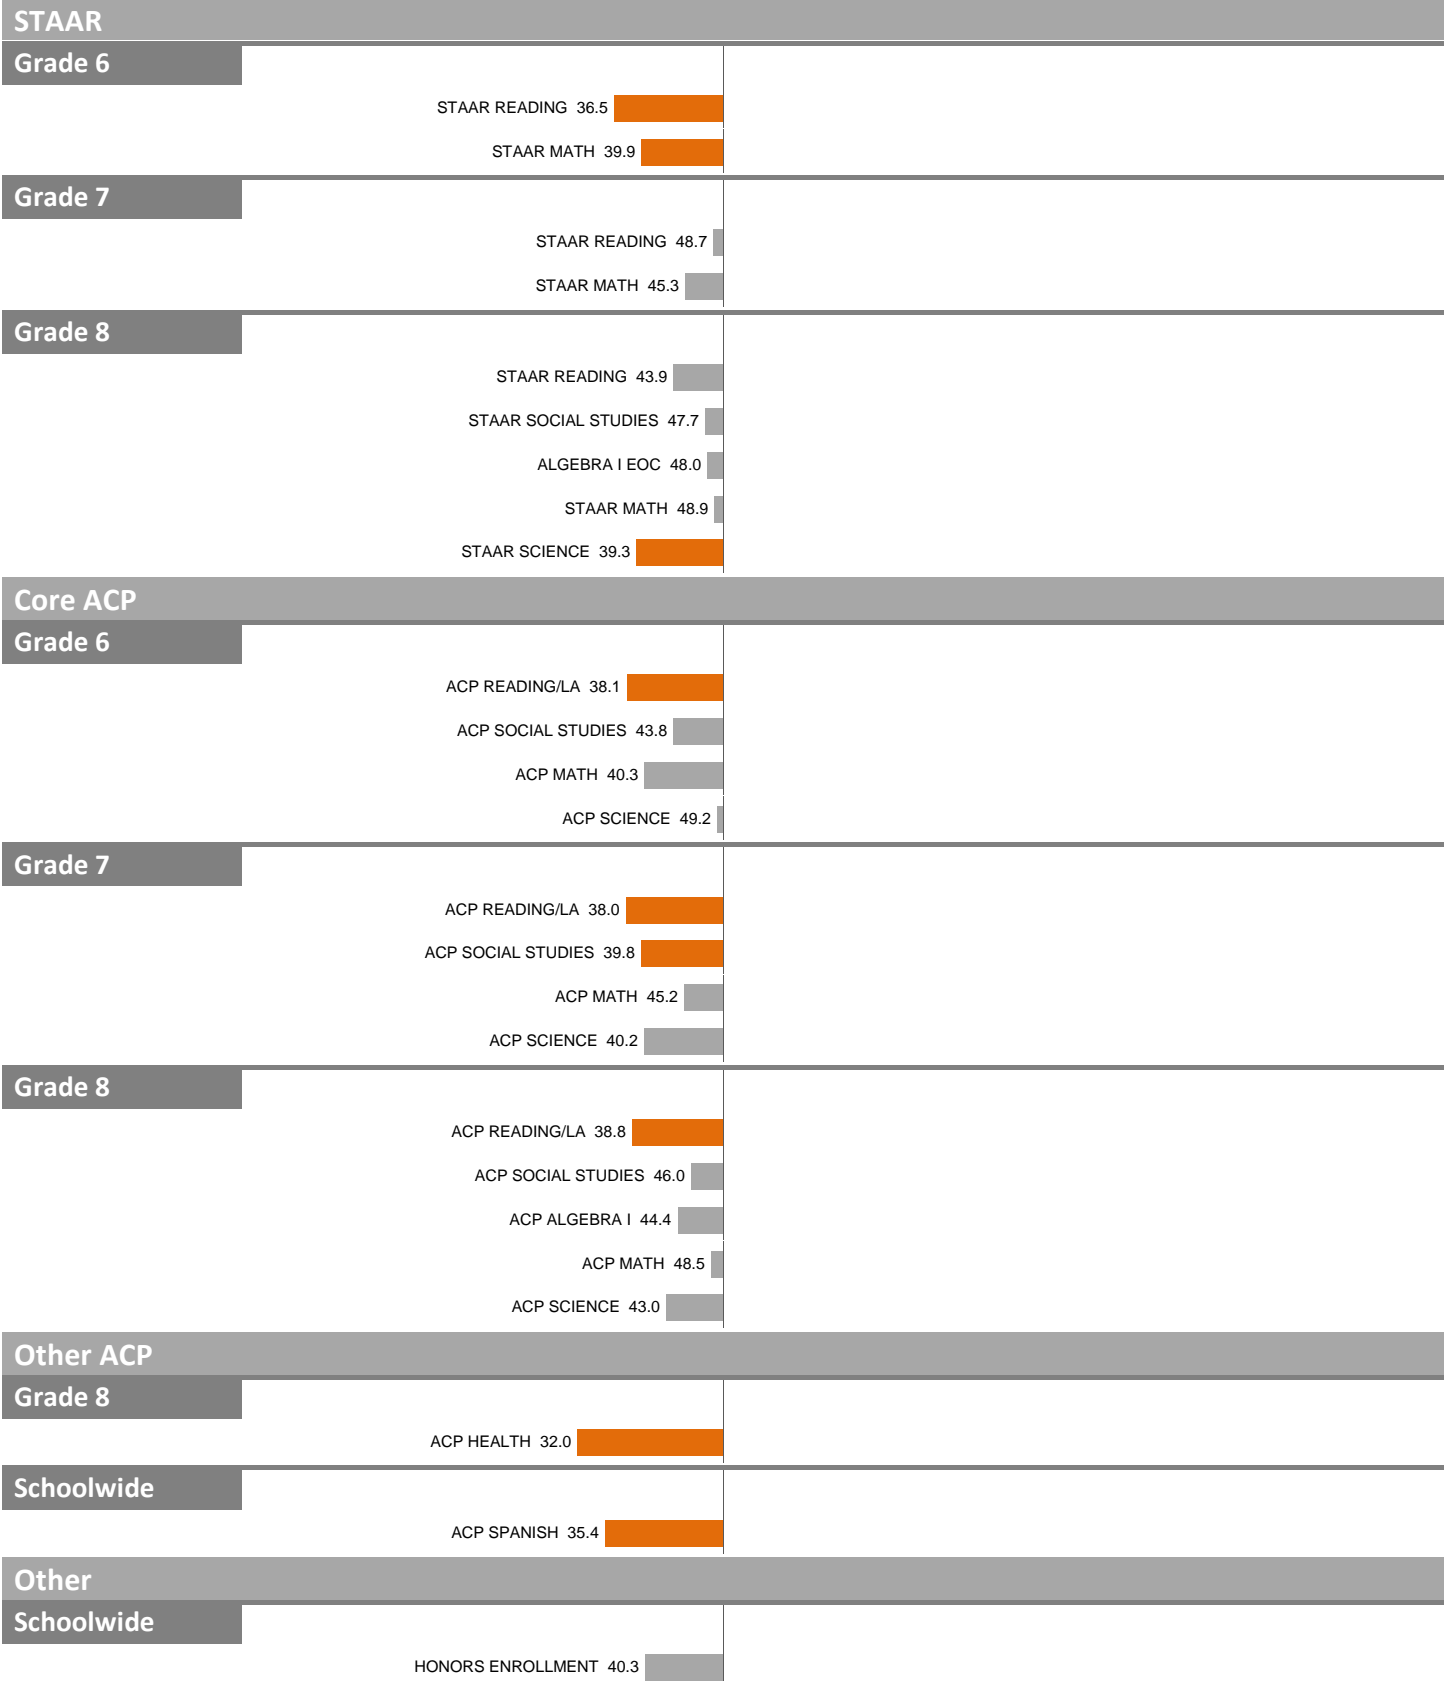

2022-23 School Effectiveness Index (SEI) Detail

69-SEAGOVILLE MIDDLE SCHOOL

Overall SEI: 43.1

NOTES: "Overall SEI" has average 50 and standard deviation 5; an "average" overall SEI is 45 to 55. Component SEIs (e.g. Grade 5 STAAR Reading, PSAT Writing) each have average 50 and standard deviation 10; an "average" component SEI is 40 to 60. Component SEIs are computed only if at least eight test results are available.