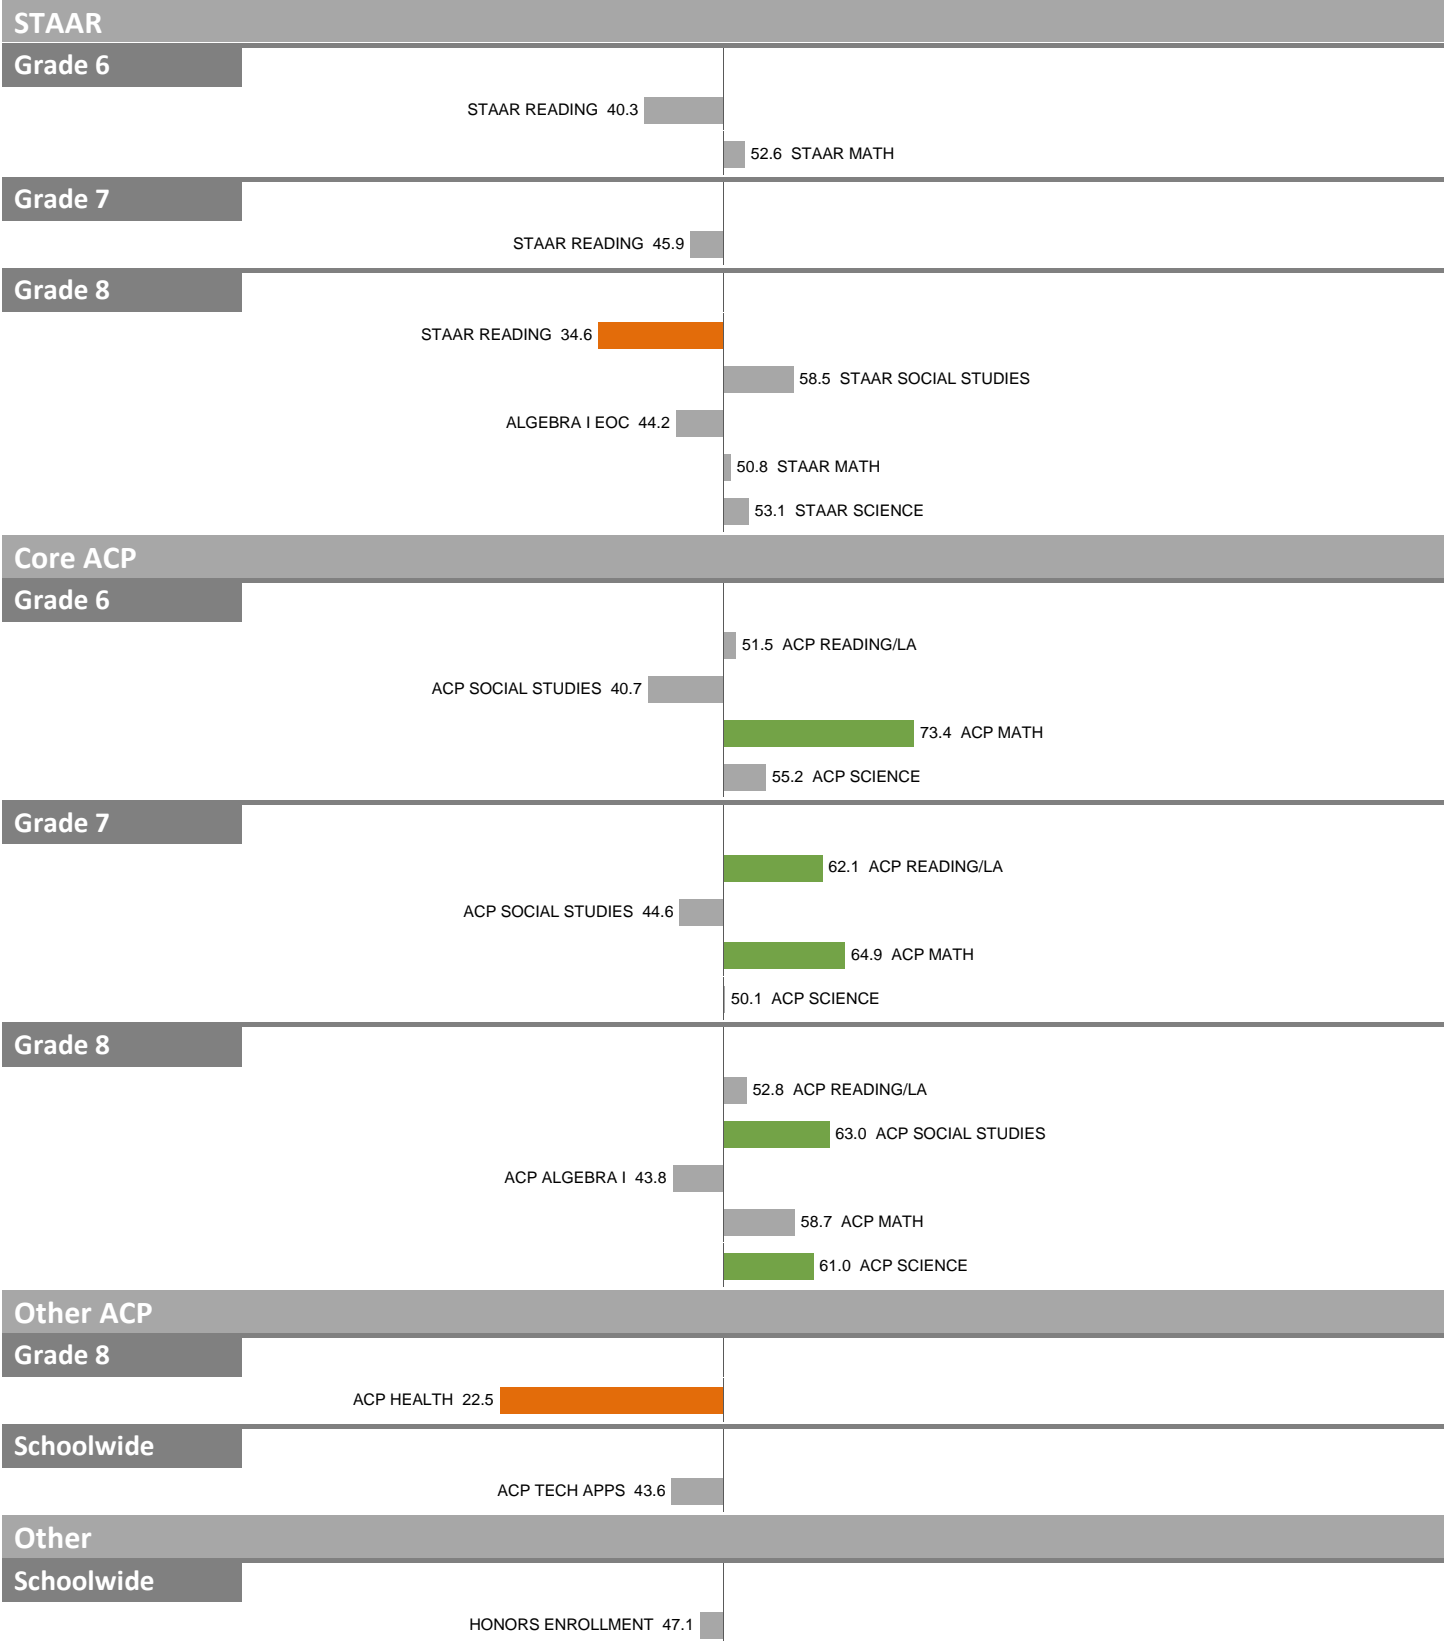

2022-23 School Effectiveness Index (SEI) Detail

42-JUDGE LOUIS A. BEDFORD, JR. LAW ACADEMY

Overall SEI: 51.7

NOTES: "Overall SEI" has average 50 and standard deviation 5; an "average" overall SEI is 45 to 55. Component SEIs (e.g. Grade 5 STAAR Reading, PSAT Writing) each have average 50 and standard deviation 10; an "average" component SEI is 40 to 60. Component SEIs are computed only if at least eight test results are available.

2022-23 School Effectiveness Index (SEI) Detail

43-T.W. BROWNE MIDDLE SCHOOL

Overall SEI: 59.1

NOTES: "Overall SEI" has average 50 and standard deviation 5; an "average" overall SEI is 45 to 55. Component SEIs (e.g. Grade 5 STAAR Reading, PSAT Writing) each have average 50 and standard deviation 10; an "average" component SEI is 40 to 60. Component SEIs are computed only if at least eight test results are available.