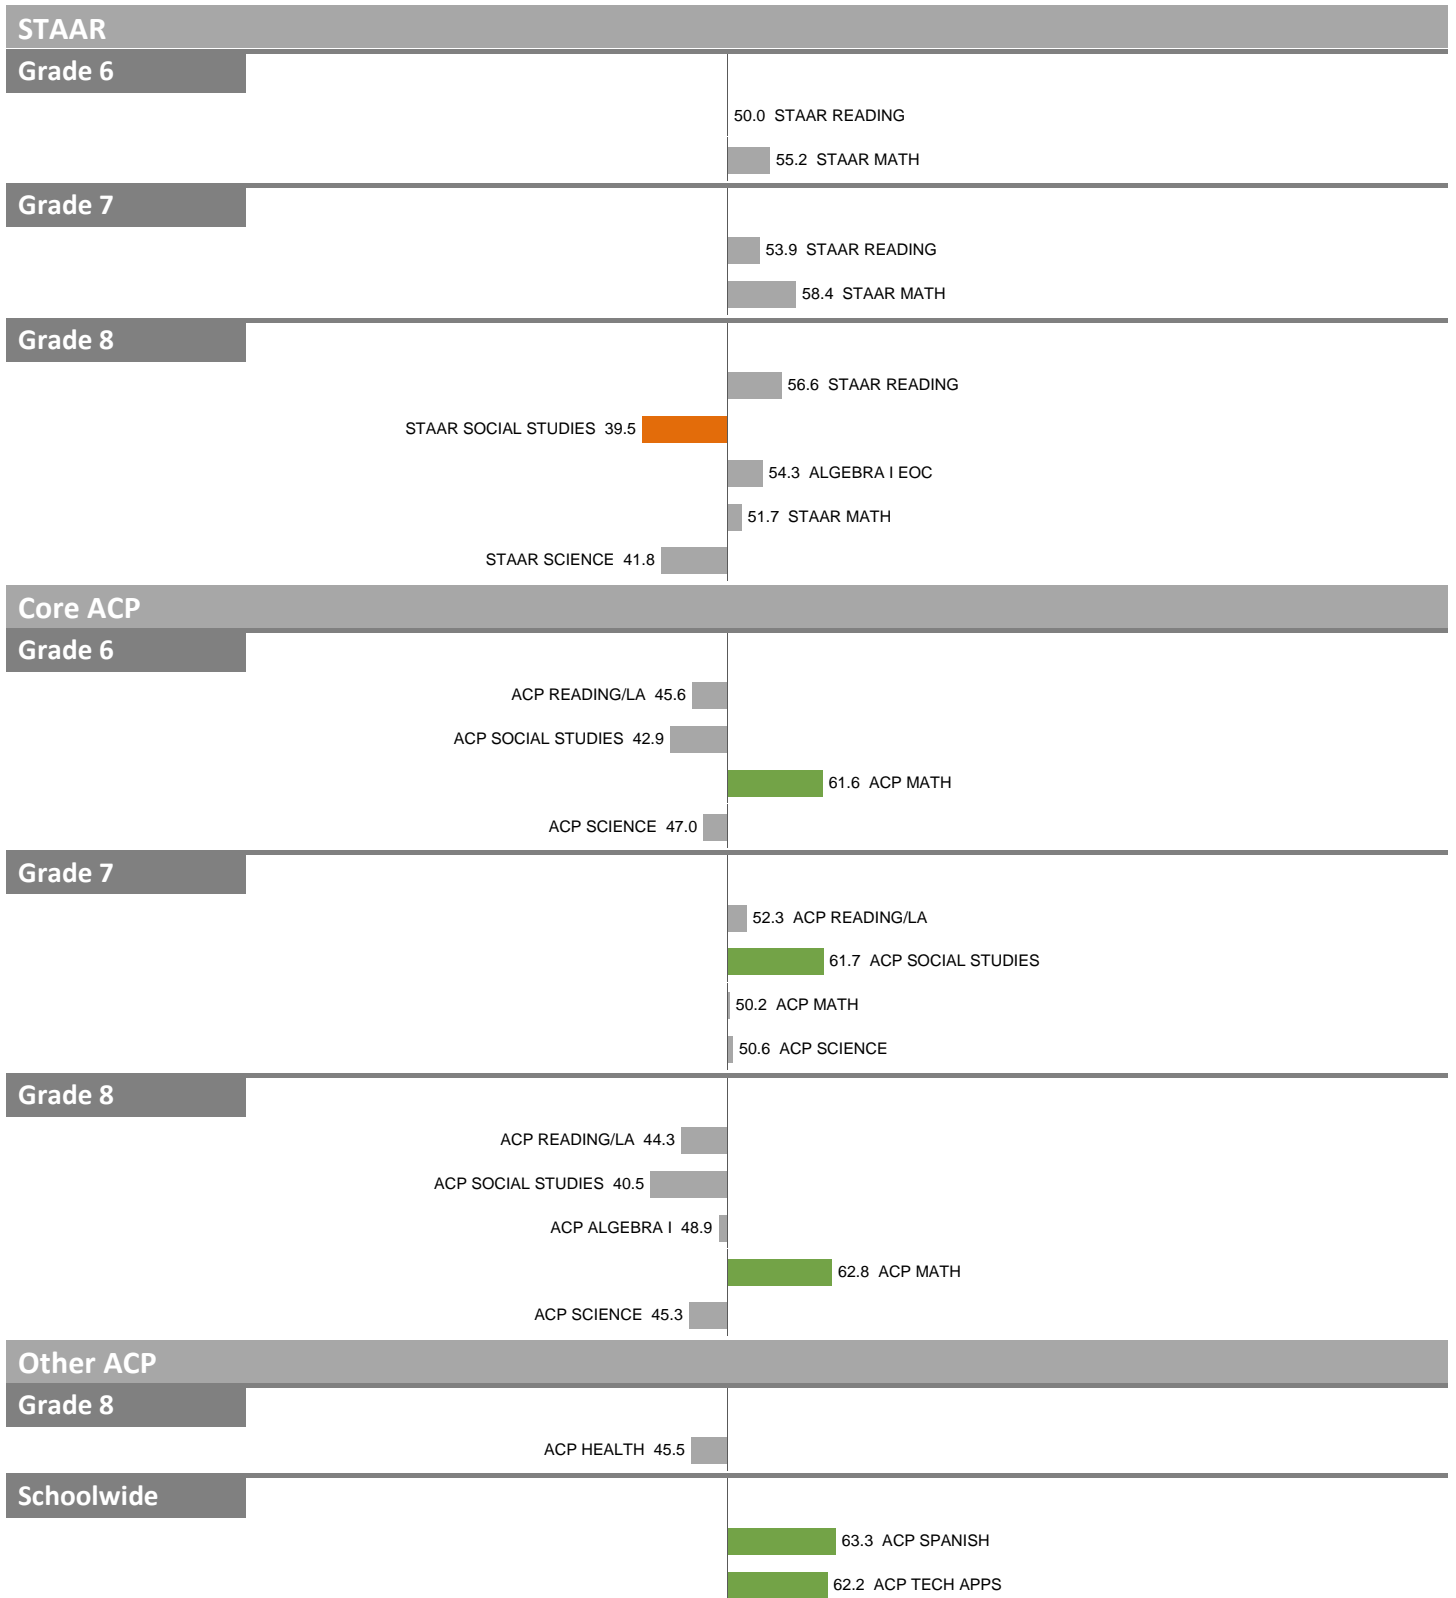

2022-23 School Effectiveness Index (SEI) Detail

49-W.E. GREINER MIDDLE SCHOOL

Overall SEI: 50.9

NOTES: "Overall SEI" has average 50 and standard deviation 5; an "average" overall SEI is 45 to 55. Component SEIs (e.g. Grade 5 STAAR Reading, PSAT Writing) each have average 50 and standard deviation 10; an "average" component SEI is 40 to 60. Component SEIs are computed only if at least eight test results are available.