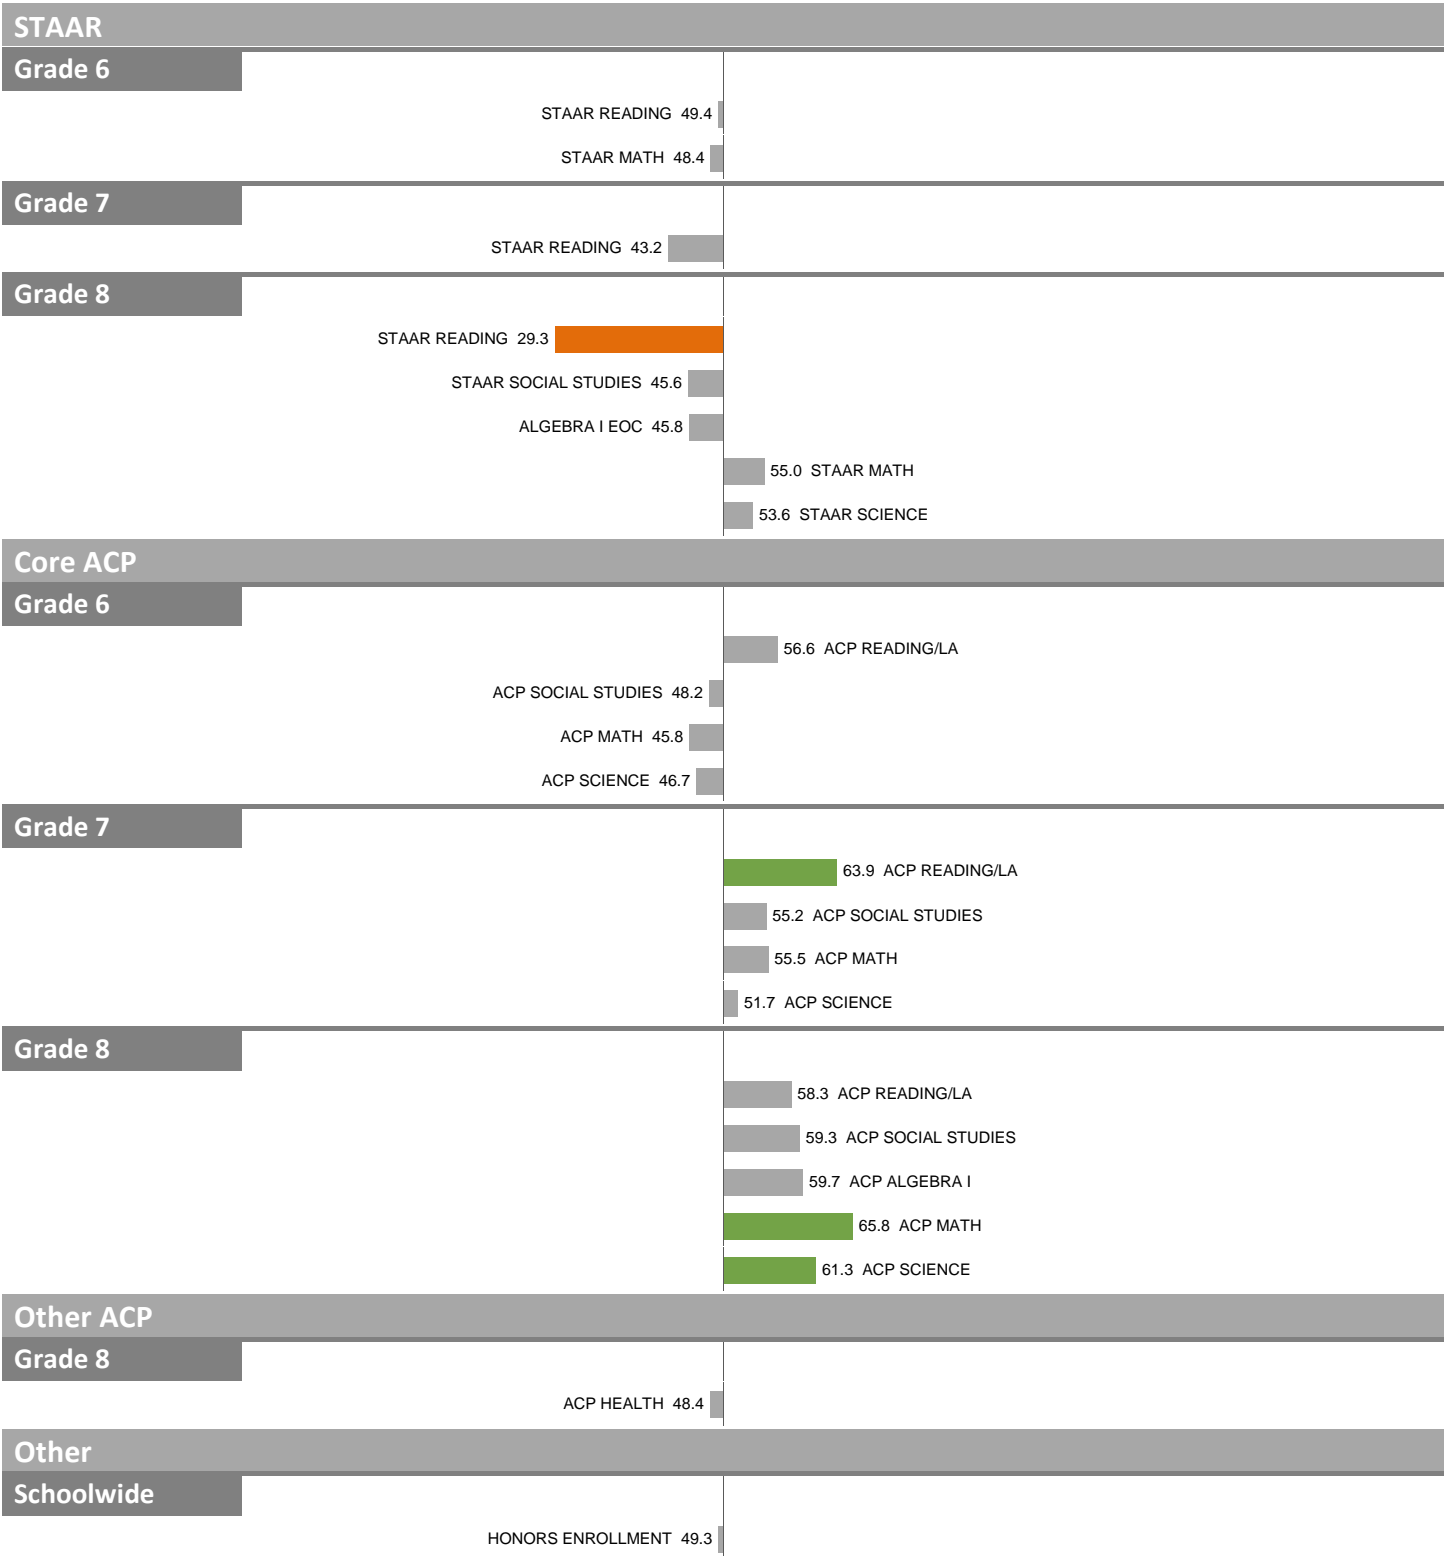

2022-23 School Effectiveness Index (SEI) Detail

83-SAM TASBY MIDDLE SCHOOL

Overall SEI: 52.2

NOTES: "Overall SEI" has average 50 and standard deviation 5; an "average" overall SEI is 45 to 55. Component SEIs (e.g. Grade 5 STAAR Reading, PSAT Writing) each have average 50 and standard deviation 10; an "average" component SEI is 40 to 60. Component SEIs are computed only if at least eight test results are available.