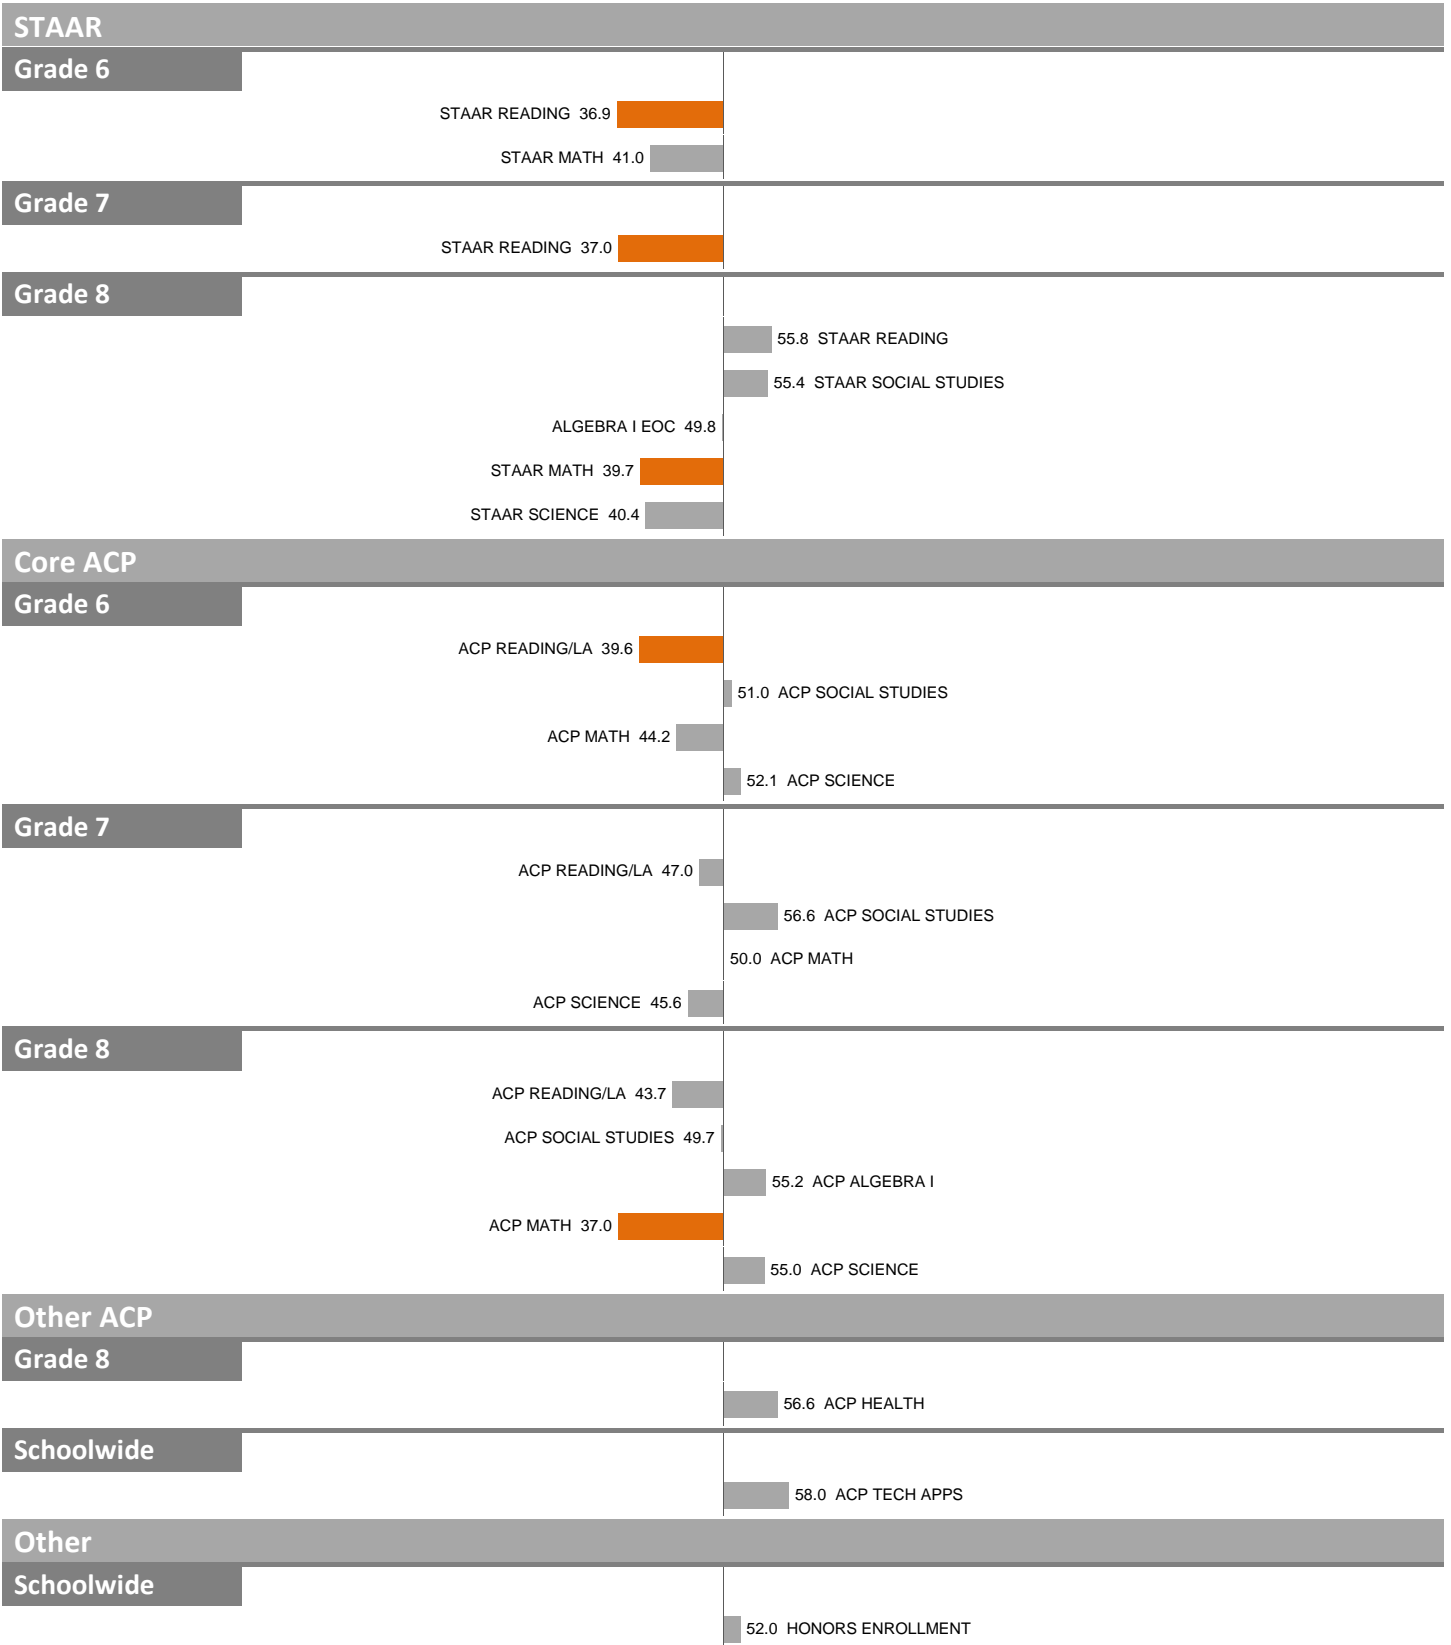

2022-23 School Effectiveness Index (SEI) Detail

53-J.L. LONG MIDDLE SCHOOL

Overall SEI: 47.1

NOTES: "Overall SEI" has average 50 and standard deviation 5; an "average" overall SEI is 45 to 55. Component SEIs (e.g. Grade 5 STAAR Reading, PSAT Writing) each have average 50 and standard deviation 10; an "average" component SEI is 40 to 60. Component SEIs are computed only if at least eight test results are available.