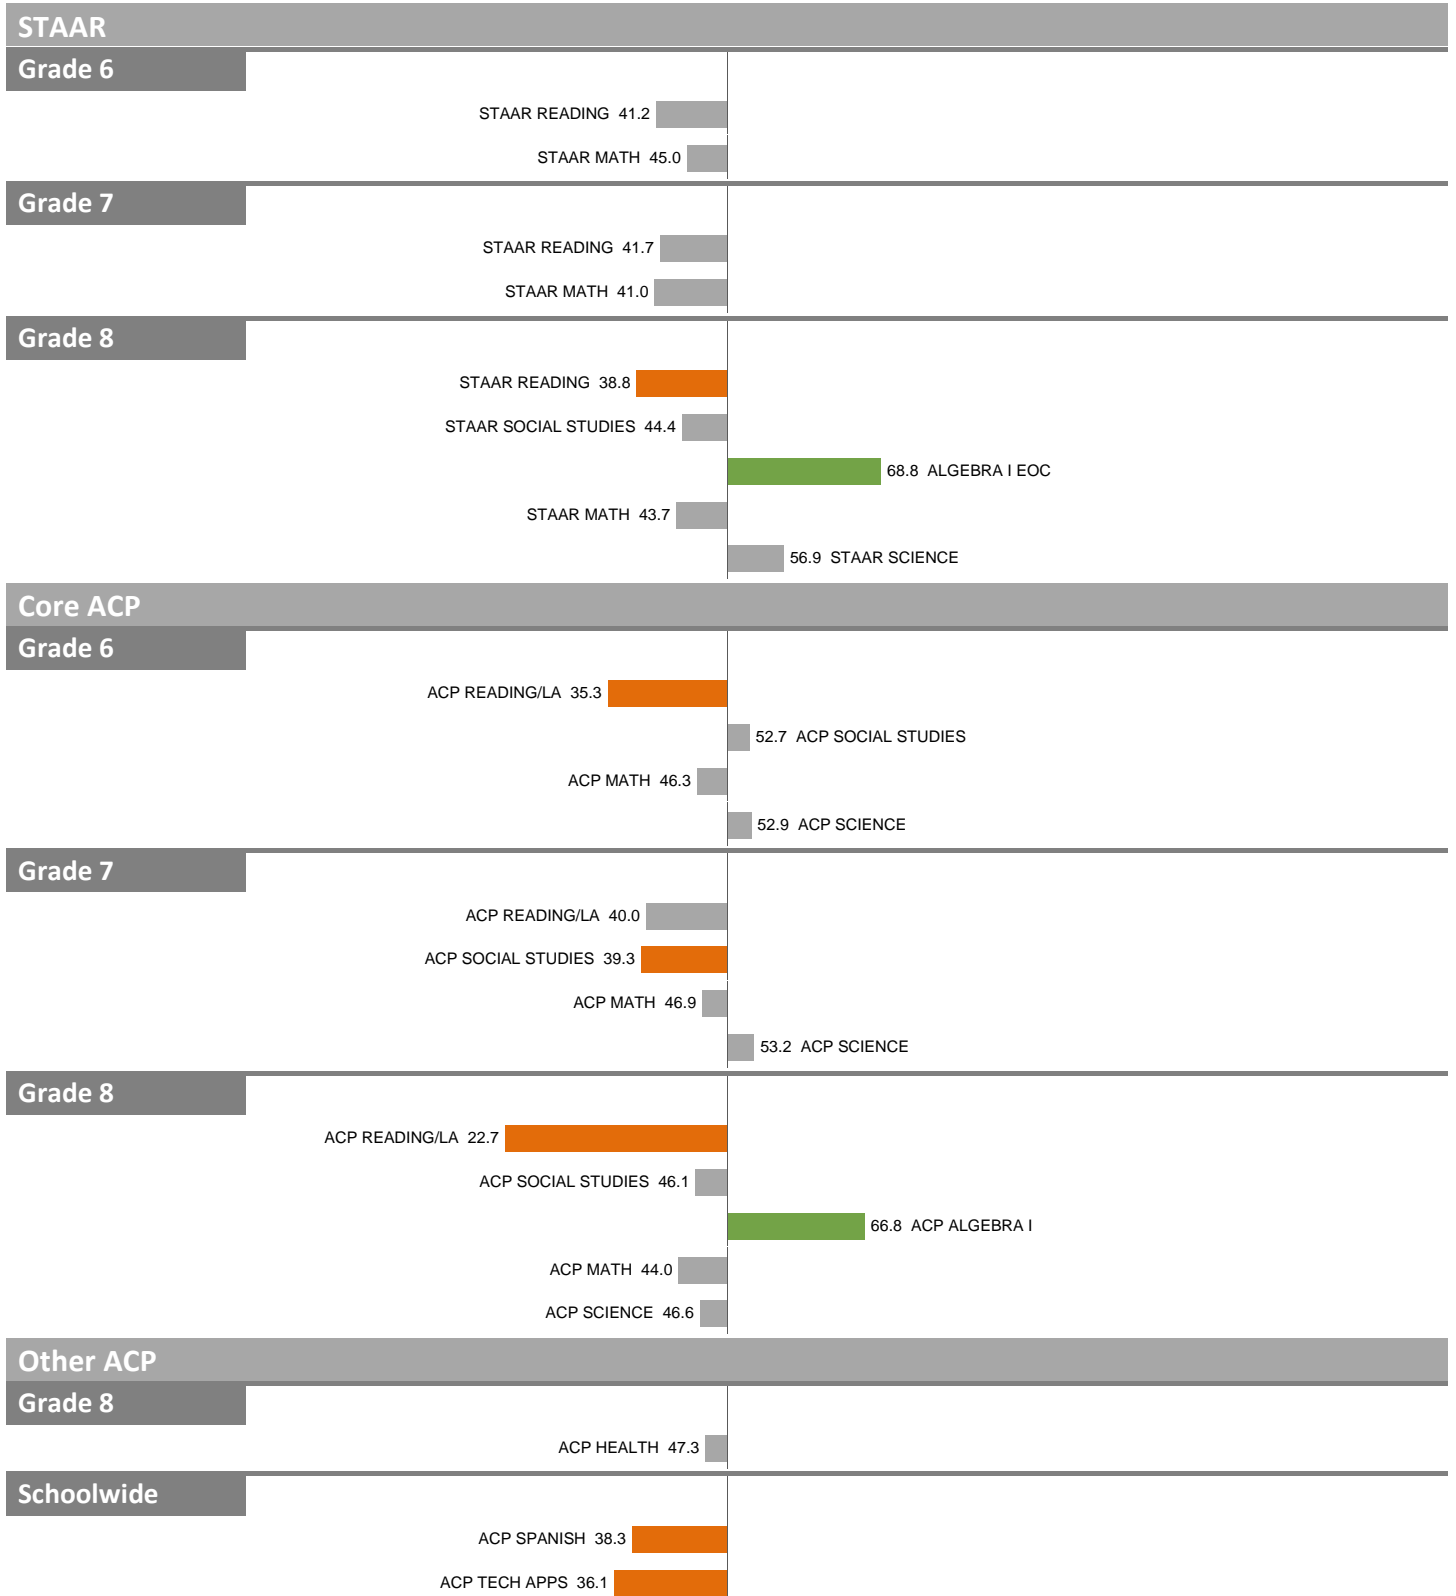

2022-23 School Effectiveness Index (SEI) Detail

46--YOUNG MEN'S LEADERSHIP ACADEMY AT FRED F. FLORENCE

Overall SEI: 45.0

NOTES: "Overall SEI" has average 50 and standard deviation 5; an "average" overall SEI is 45 to 55. Component SEIs (e.g. Grade 5 STAAR Reading, PSAT Writing) each have average 50 and standard deviation 10; an "average" component SEI is 40 to 60. Component SEIs are computed only if at least eight test results are available.