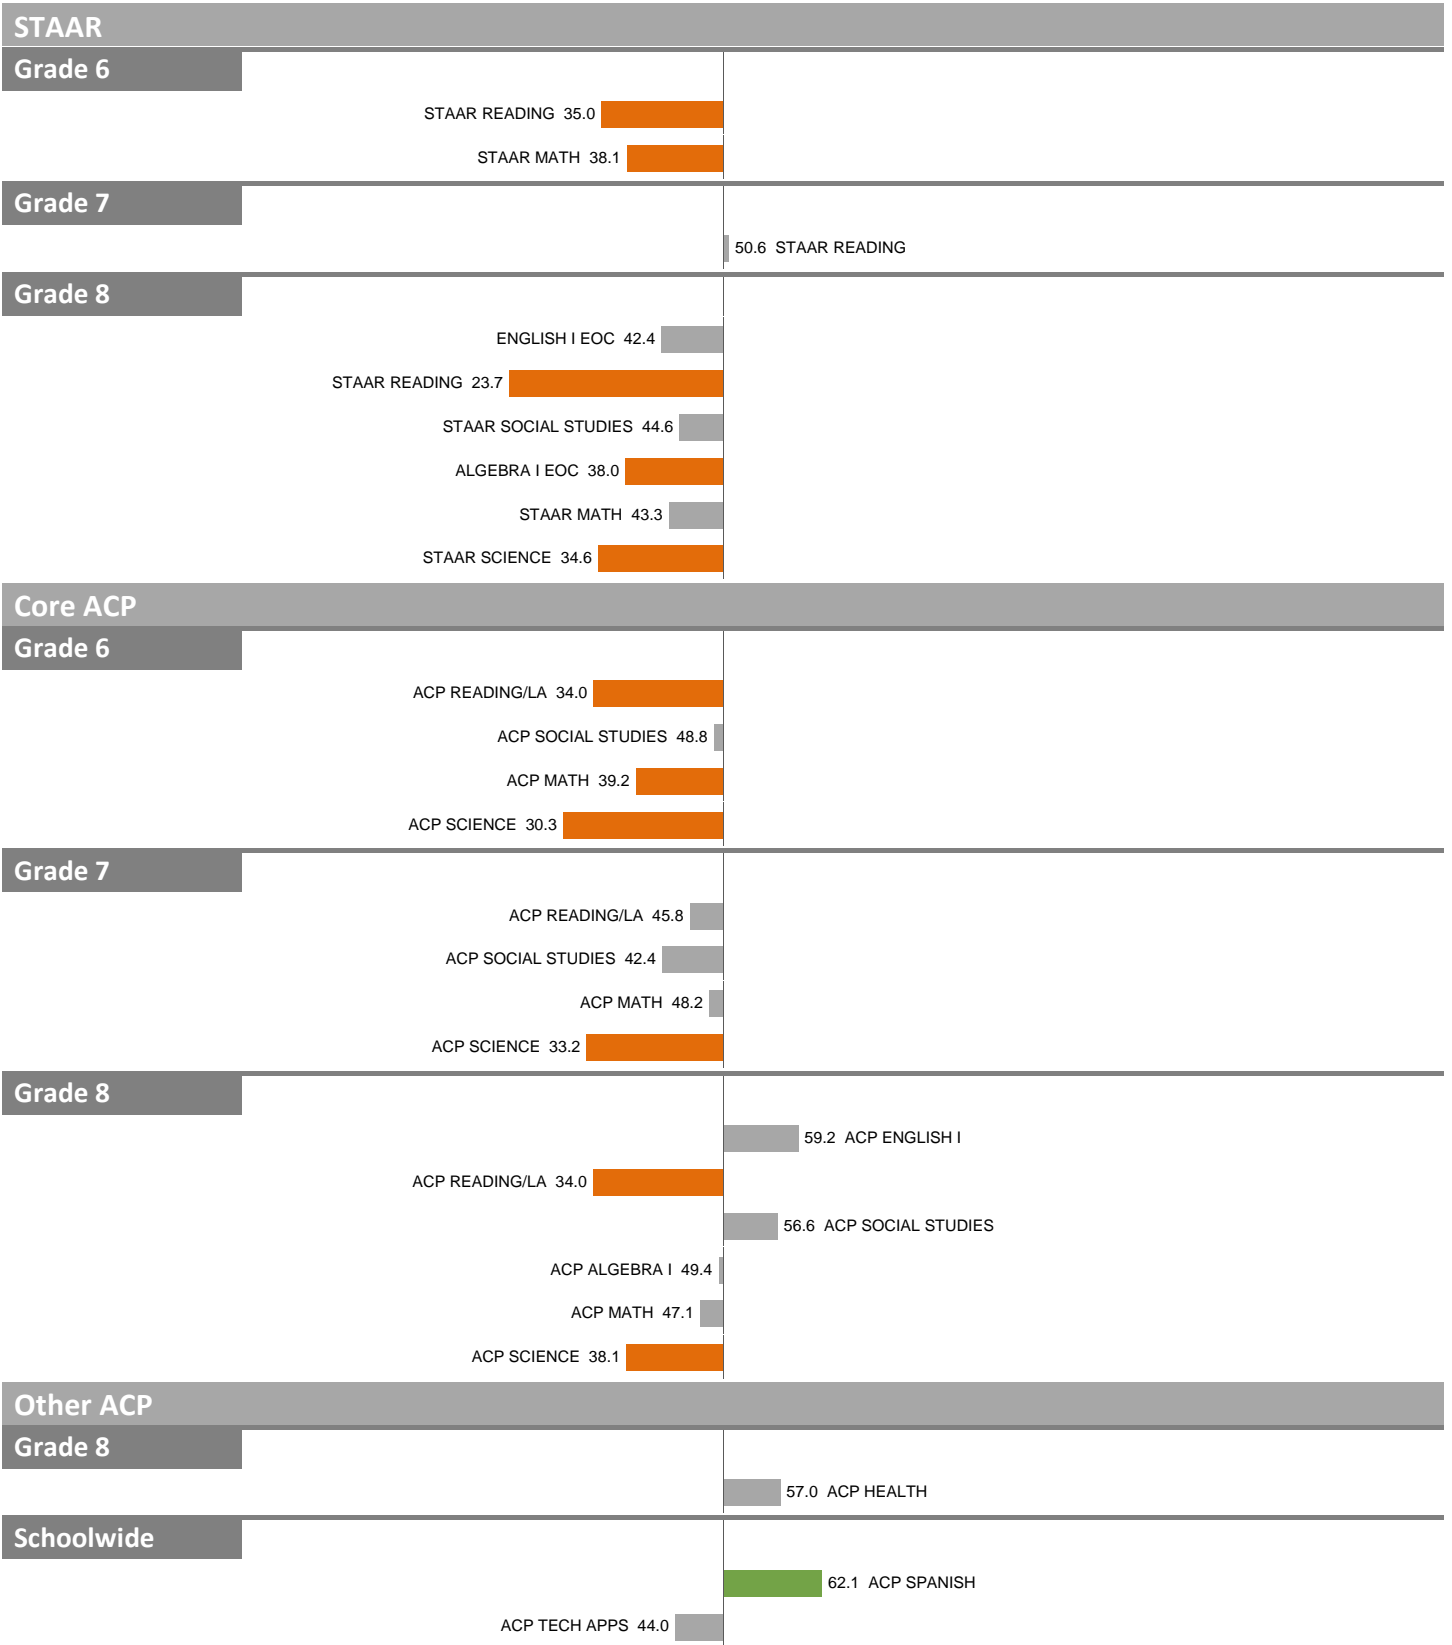

2022-23 School Effectiveness Index (SEI) Detail

58-ALEX W. SPENCE MIDDLE SCHOOL

Overall SEI: 42.6

NOTES: "Overall SEI" has average 50 and standard deviation 5; an "average" overall SEI is 45 to 55. Component SEIs (e.g. Grade 5 STAAR Reading, PSAT Writing) each have average 50 and standard deviation 10; an "average" component SEI is 40 to 60. Component SEIs are computed only if at least eight test results are available.