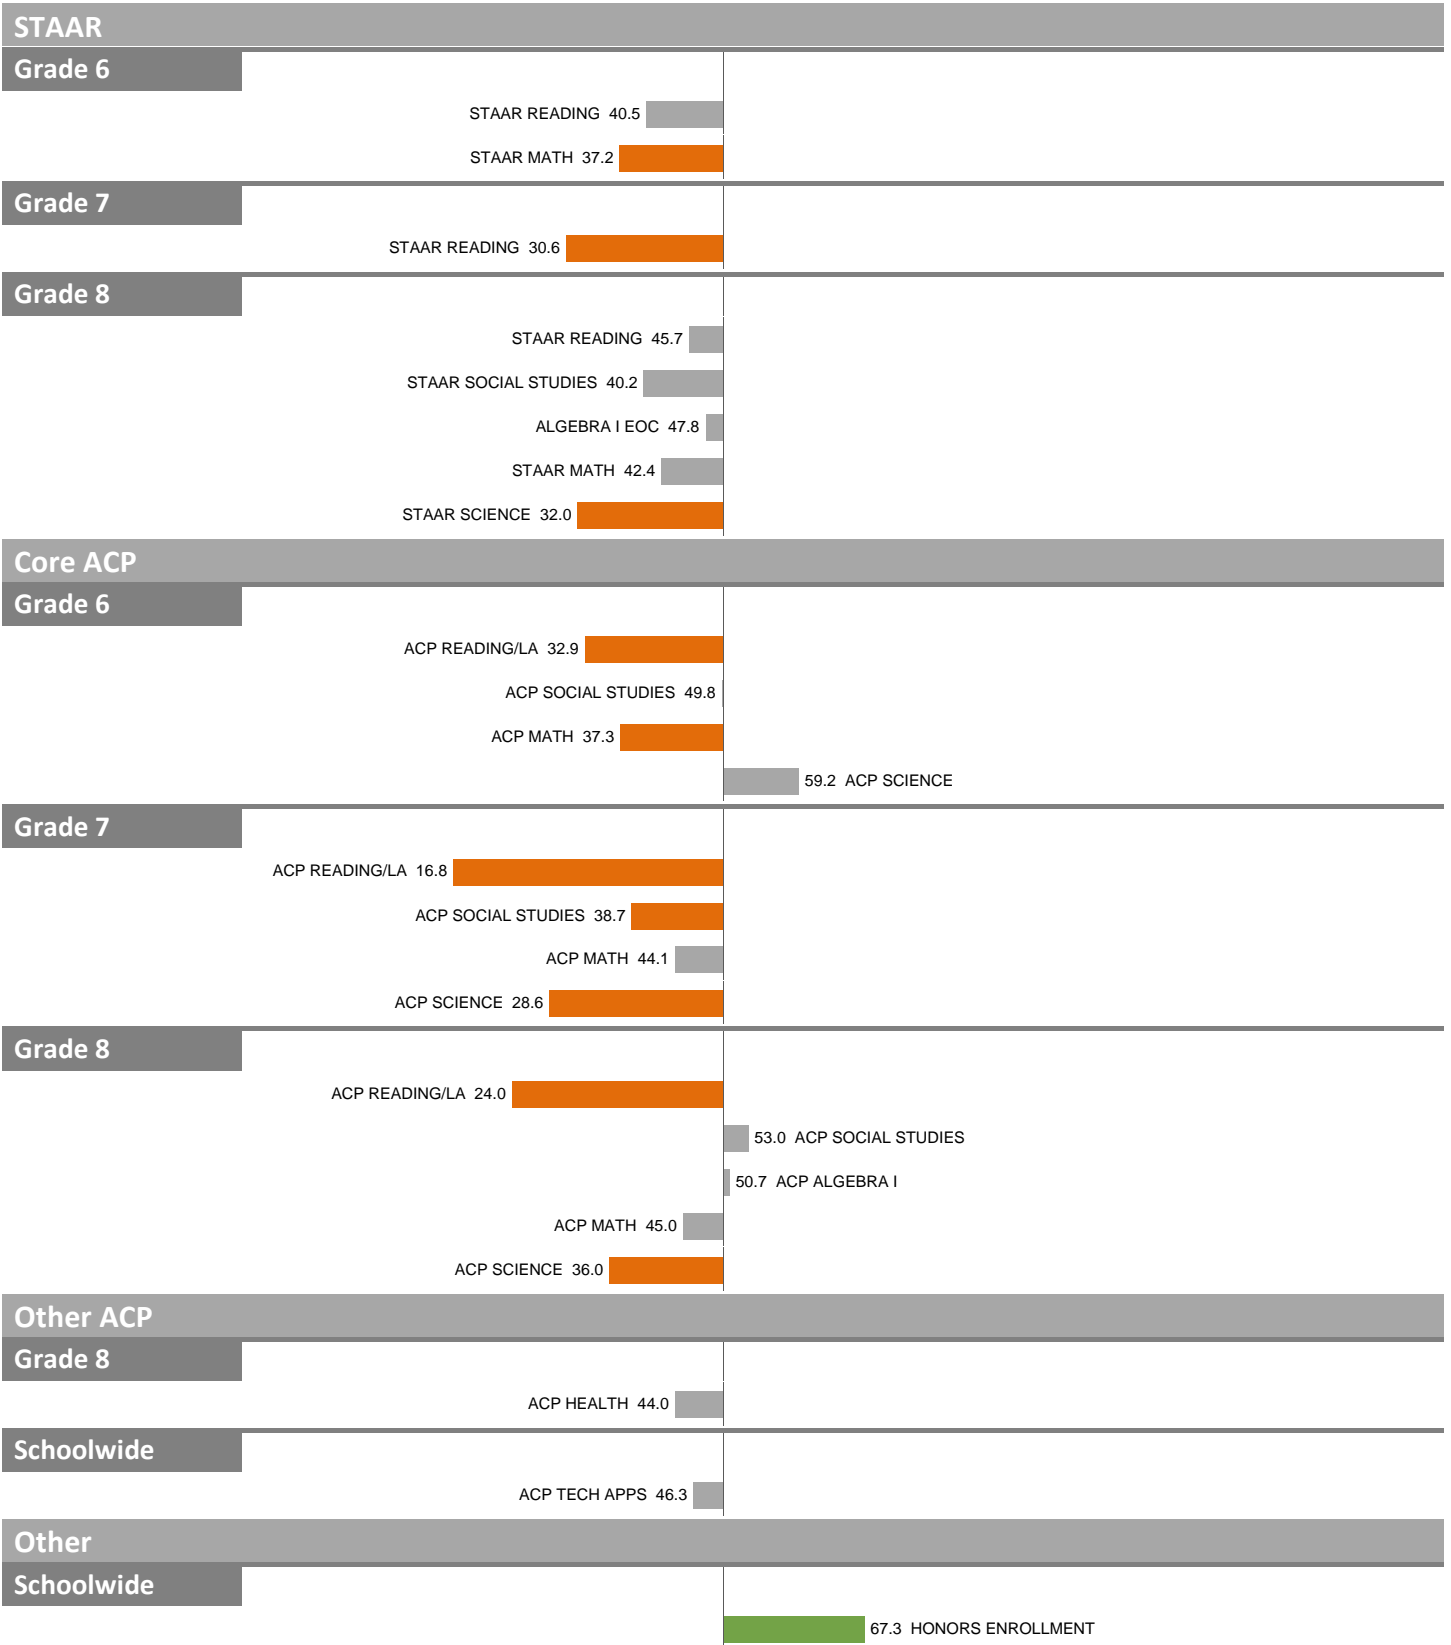

2022-23 School Effectiveness Index (SEI) Detail

353-ANN RICHARDS STEAM ACADEMY

Overall SEI: 39.1

NOTES: "Overall SEI" has average 50 and standard deviation 5; an "average" overall SEI is 45 to 55. Component SEIs (e.g. Grade 5 STAAR Reading, PSAT Writing) each have average 50 and standard deviation 10; an "average" component SEI is 40 to 60. Component SEIs are computed only if at least eight test results are available.