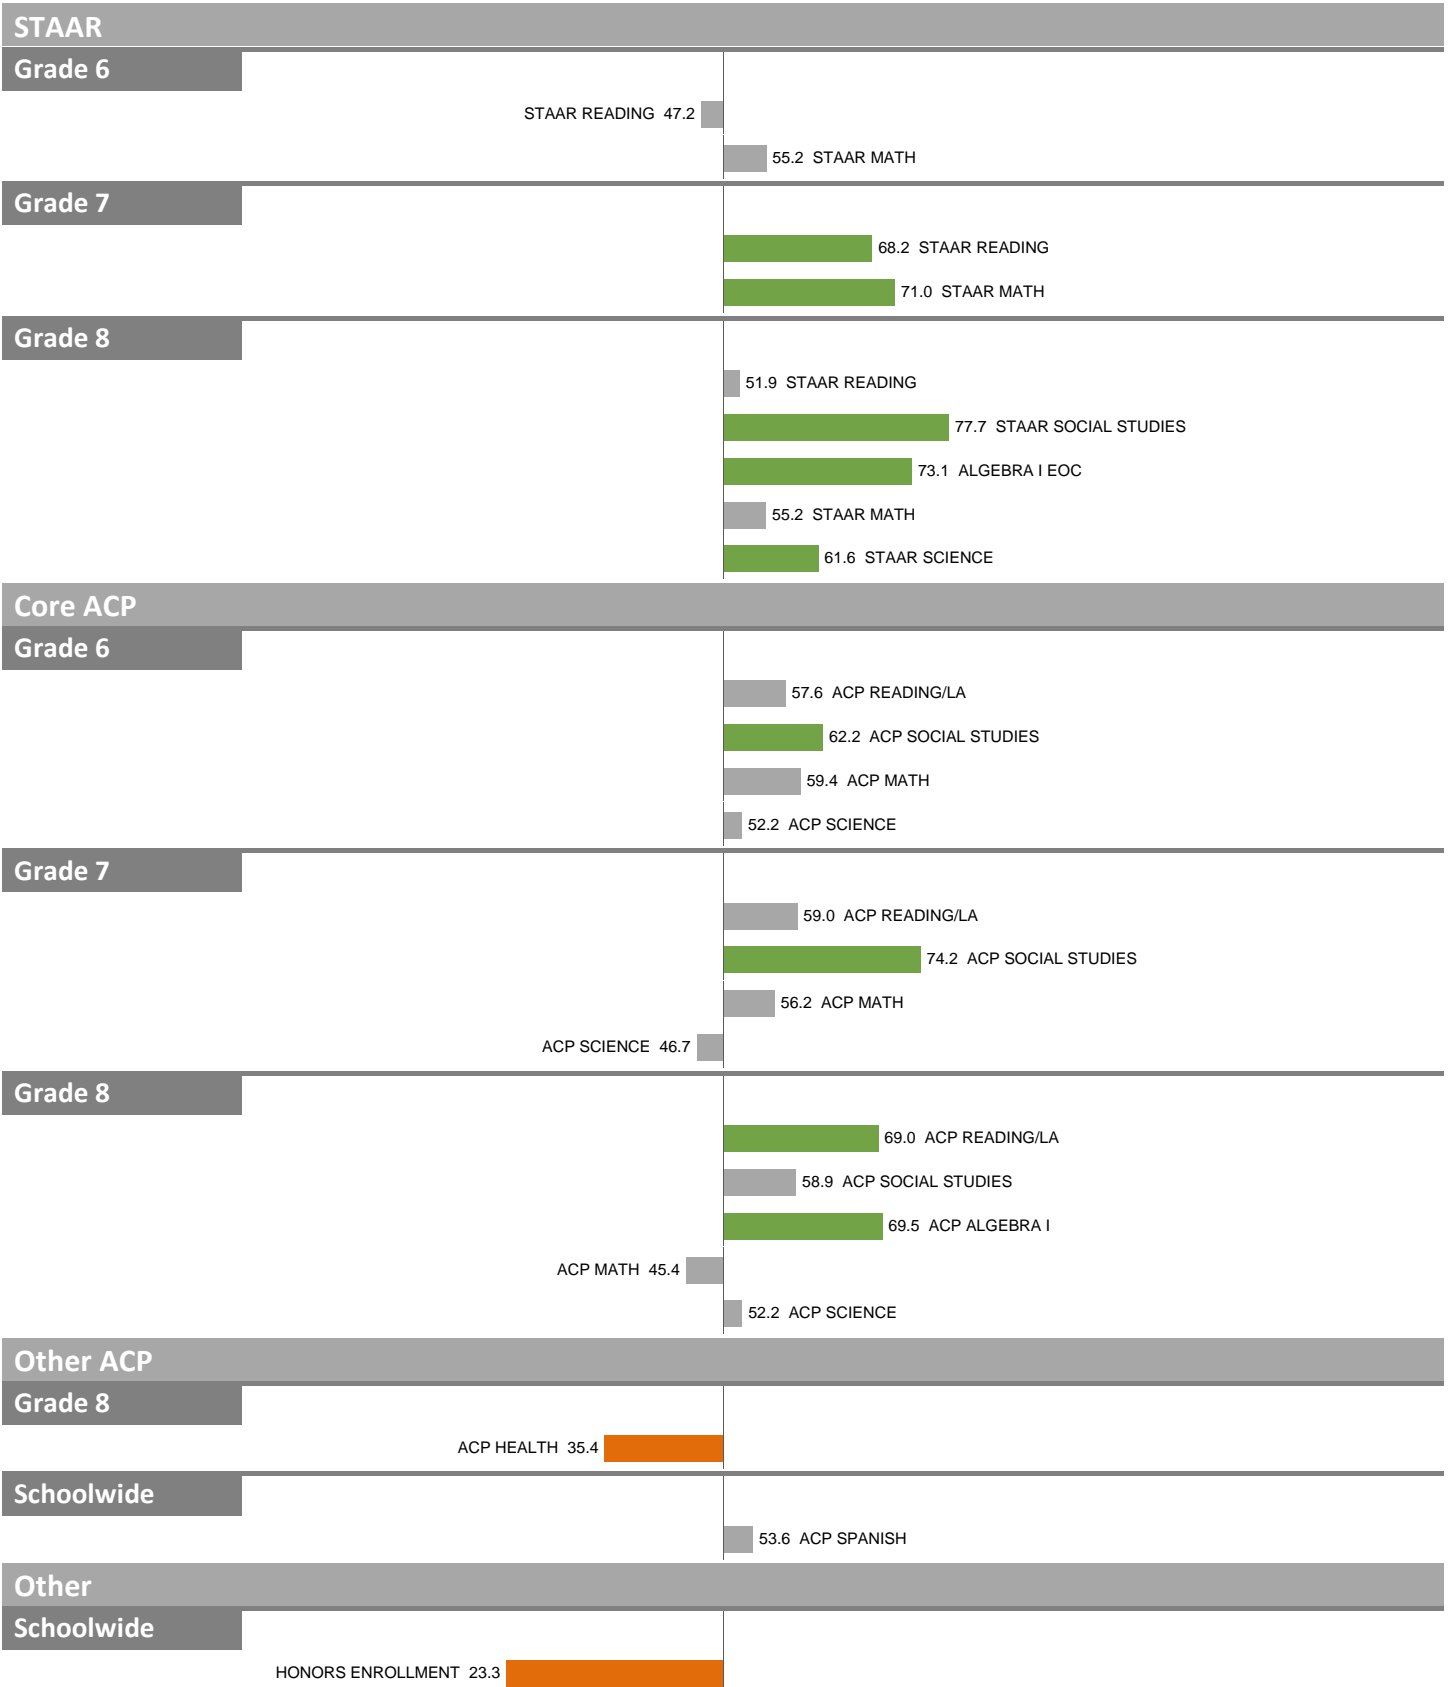

2022-23 School Effectiveness Index (SEI) Detail

42-JUDGE LOUIS A. BEDFORD, JR. LAW ACADEMY

Overall SEI: 51.7

NOTES: "Overall SEI" has average 50 and standard deviation 5; an "average" overall SEI is 45 to 55. Component SEIs (e.g. Grade 5 STAAR Reading, PSAT Writing) each have average 50 and standard deviation 10; an "average" component SEI is 40 to 60. Component SEIs are computed only if at least eight test results are available.

2022-23 School Effectiveness Index (SEI) Detail

43-T.W. BROWNE MIDDLE SCHOOL

Overall SEI: 59.1

NOTES: "Overall SEI" has average 50 and standard deviation 5; an "average" overall SEI is 45 to 55. Component SEIs (e.g. Grade 5 STAAR Reading, PSAT Writing) each have average 50 and standard deviation 10; an "average" component SEI is 40 to 60. Component SEIs are computed only if at least eight test results are available.