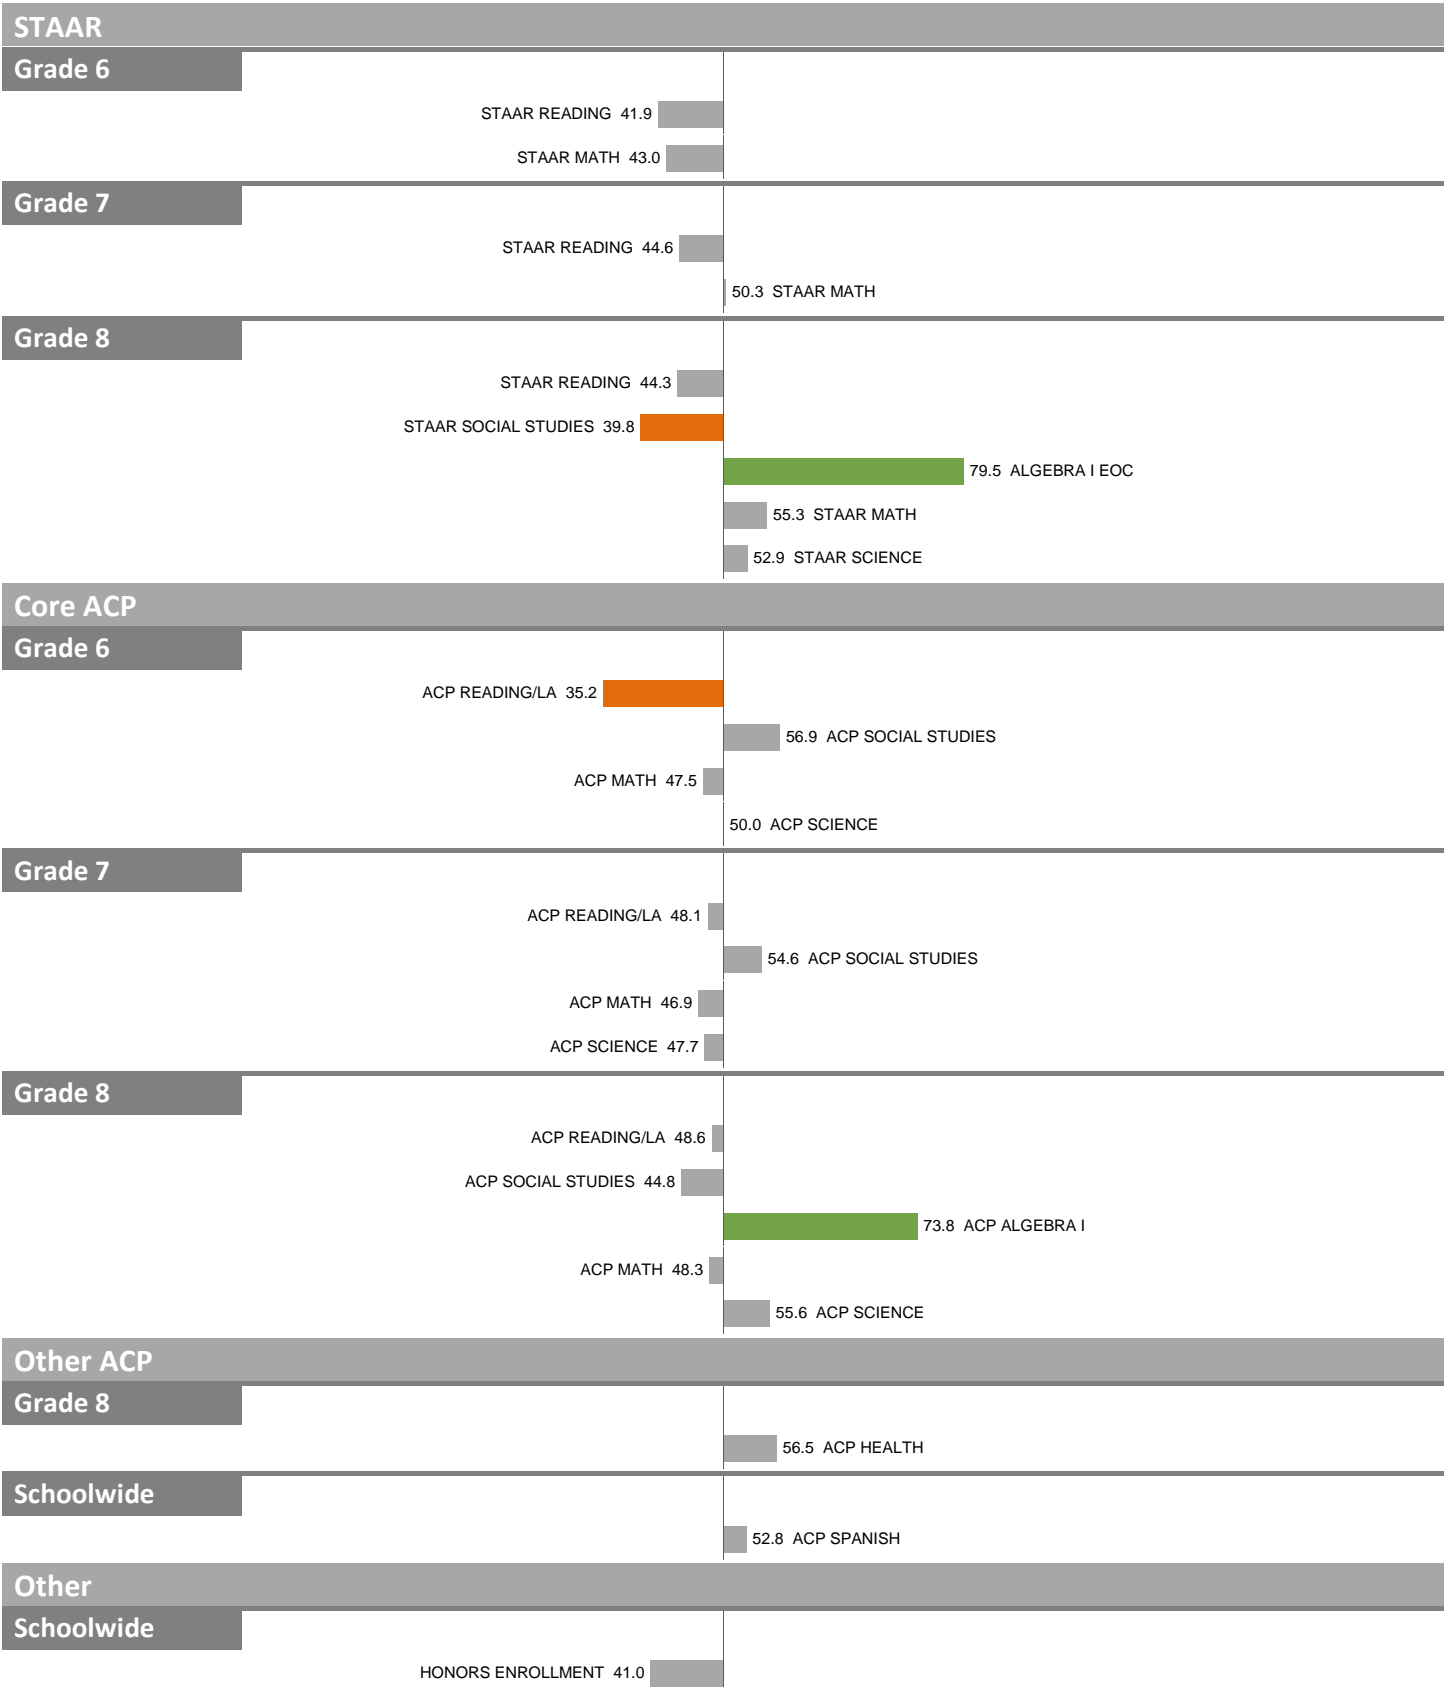

2022-23 School Effectiveness Index (SEI) Detail

52-PIEDMONT G.L.O.B.A.L. ACADEMY

Overall SEI: 50.1

NOTES: "Overall SEI" has average 50 and standard deviation 5; an "average" overall SEI is 45 to 55. Component SEIs (e.g. Grade 5 STAAR Reading, PSAT Writing) each have average 50 and standard deviation 10; an "average" component SEI is 40 to 60. Component SEIs are computed only if at least eight test results are available.