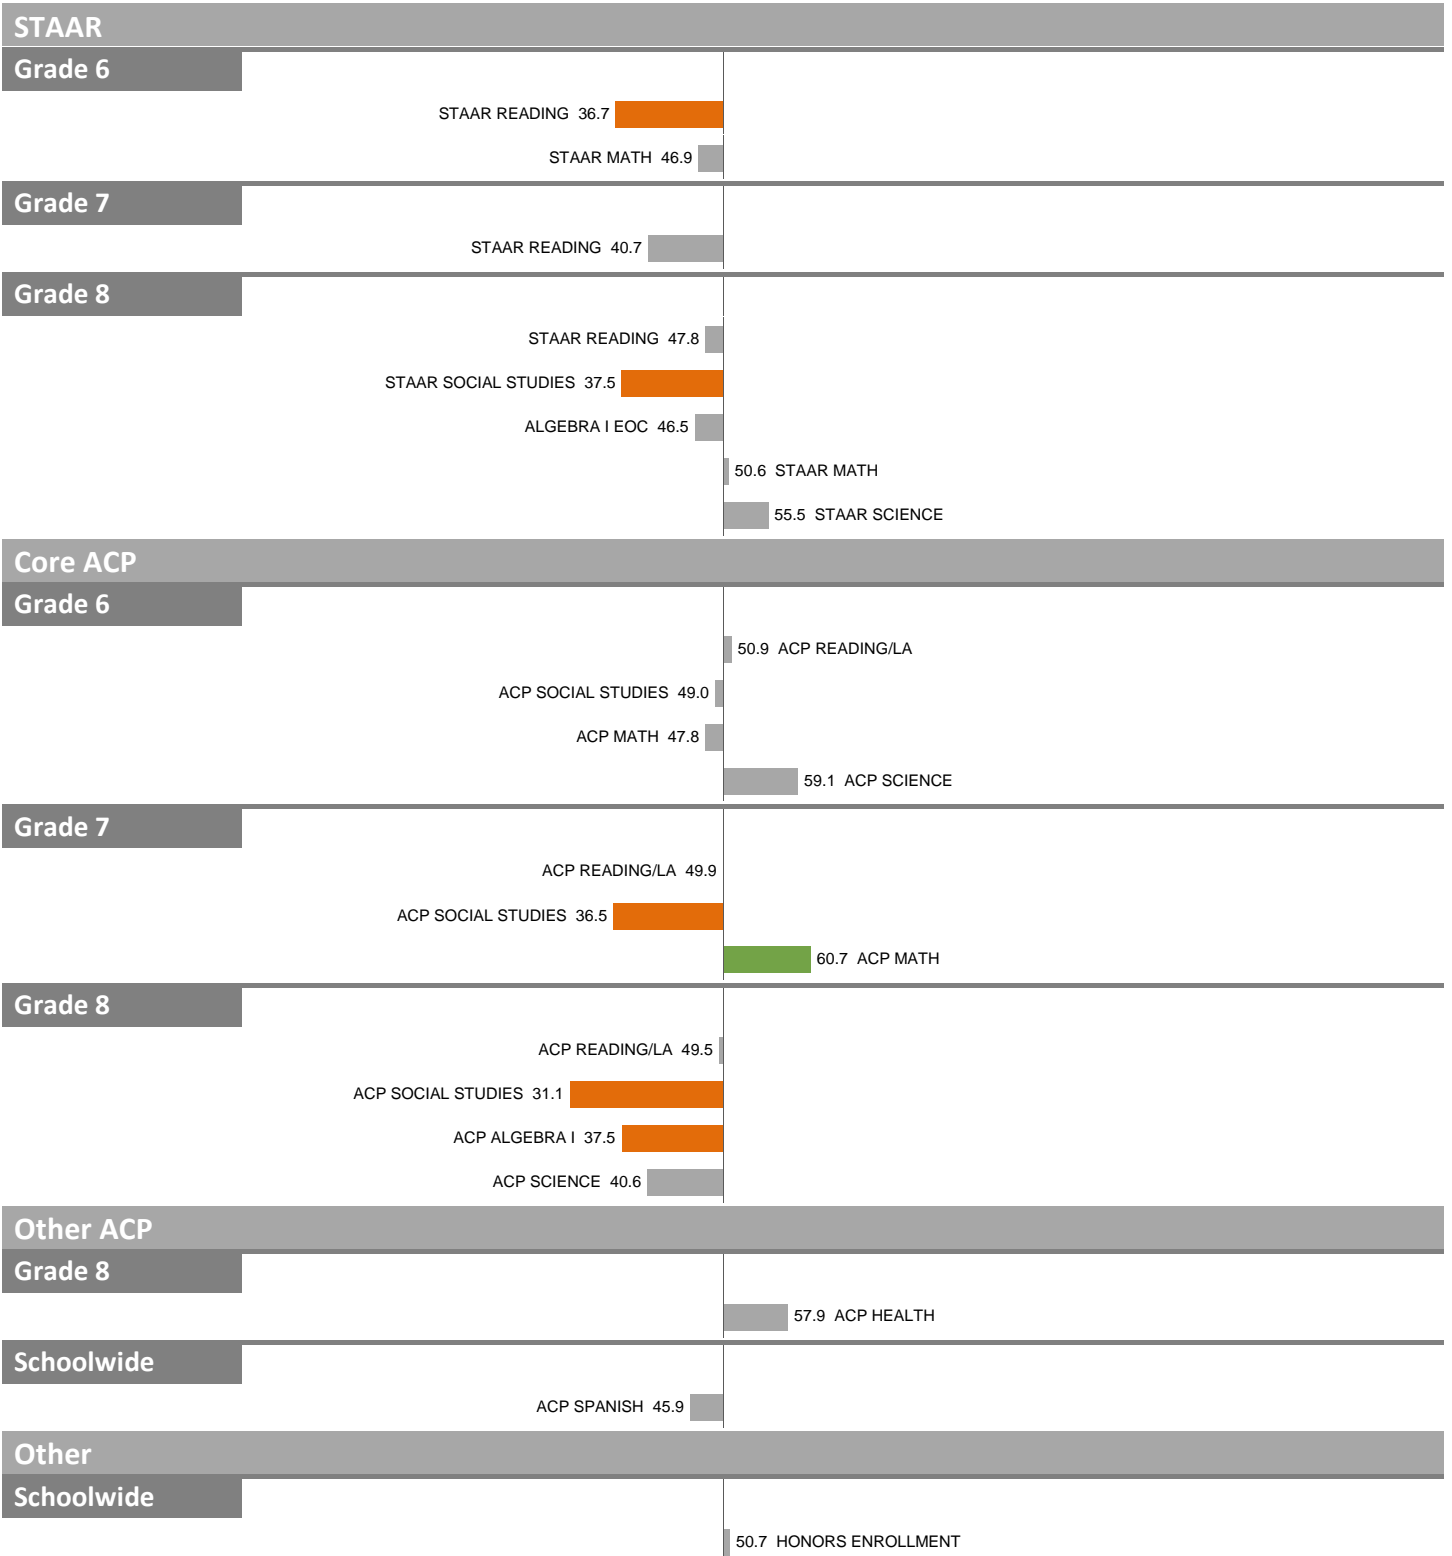

2022-23 School Effectiveness Index (SEI) Detail

56-EWELL D. WALKER MIDDLE SCHOOL

Overall SEI: 45.3

NOTES: "Overall SEI" has average 50 and standard deviation 5; an "average" overall SEI is 45 to 55. Component SEIs (e.g. Grade 5 STAAR Reading, PSAT Writing) each have average 50 and standard deviation 10; an "average" component SEI is 40 to 60. Component SEIs are computed only if at least eight test results are available.