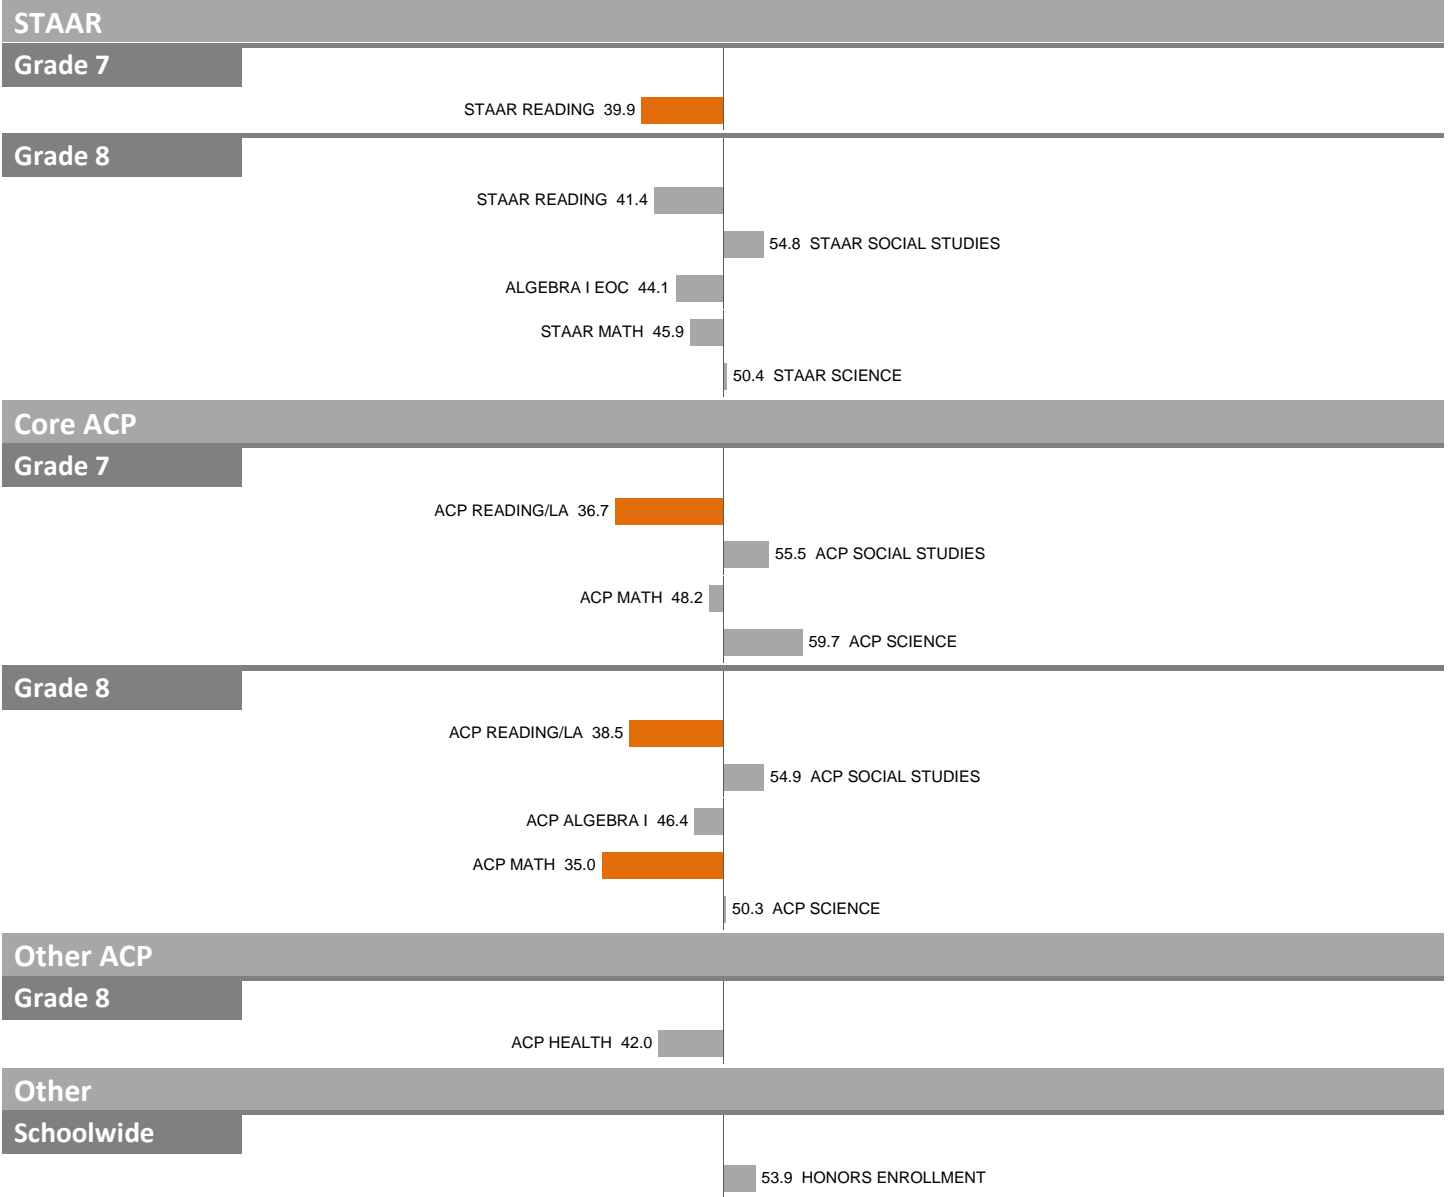

2022-23 School Effectiveness Index (SEI) Detail

68—RAUL S. QUINTANILLA, SR. MIDDLE SCHOOL STEAM ACADEMY

Overall SEI: 47.1

NOTES: "Overall SEI" has average 50 and standard deviation 5; an "average" overall SEI is 45 to 55. Component SEIs (e.g. Grade 5 STAAR Reading, PSAT Writing) each have average 50 and standard deviation 10; an "average" component SEI is 40 to 60. Component SEIs are computed only if at least eight test results are available.