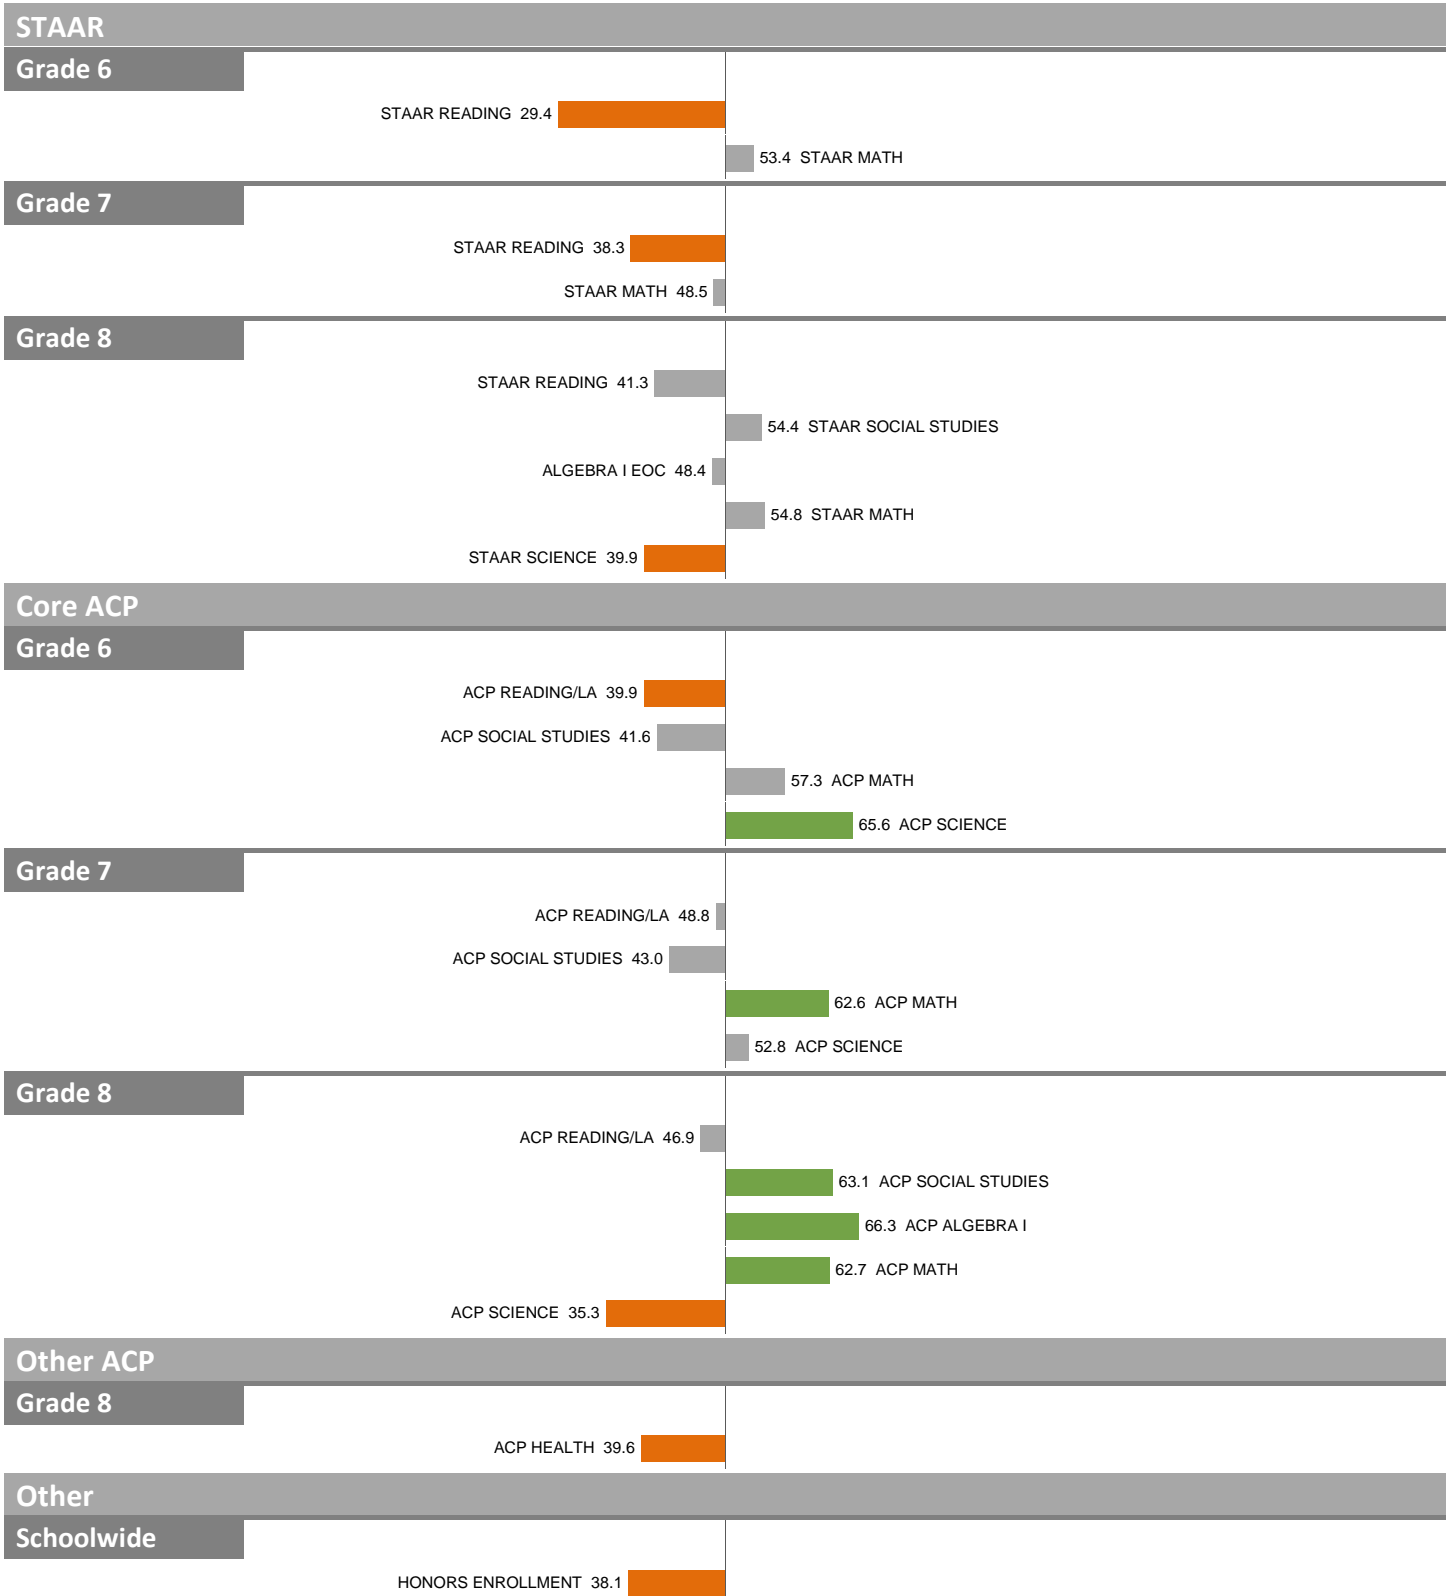

2022-23 School Effectiveness Index (SEI) Detail

100-ZAN WESLEY HOLMES, JR. MIDDLE SCHOOL

Overall SEI: 48.6

NOTES: "Overall SEI" has average 50 and standard deviation 5; an "average" overall SEI is 45 to 55. Component SEIs (e.g. Grade 5 STAAR Reading, PSAT Writing) each have average 50 and standard deviation 10; an "average" component SEI is 40 to 60. Component SEIs are computed only if at least eight test results are available.