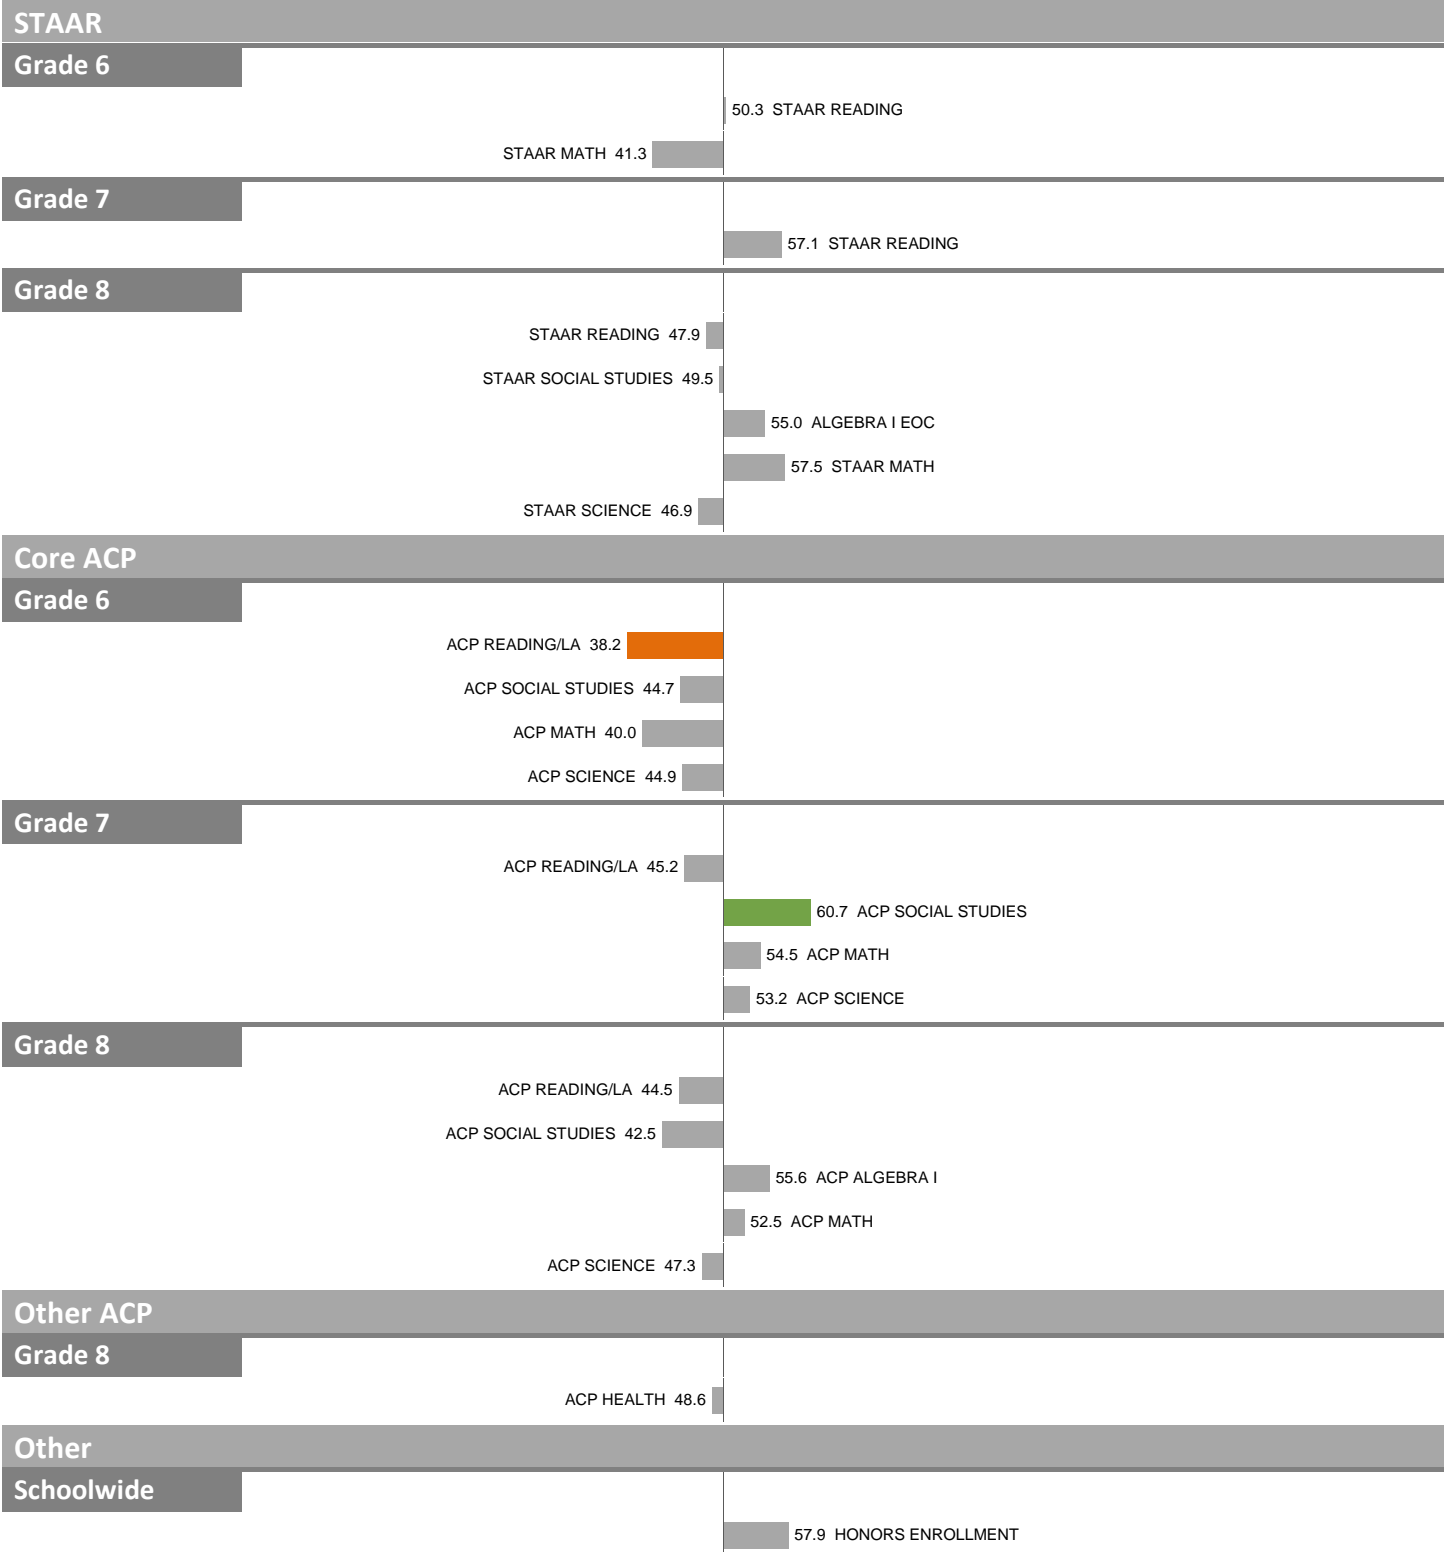

2022-23 School Effectiveness Index (SEI) Detail

76-HAROLD W. LANG, SR. MIDDLE SCHOOL

Overall SEI: 50.0

NOTES: "Overall SEI" has average 50 and standard deviation 5; an "average" overall SEI is 45 to 55. Component SEIs (e.g. Grade 5 STAAR Reading, PSAT Writing) each have average 50 and standard deviation 10; an "average" component SEI is 40 to 60. Component SEIs are computed only if at least eight test results are available.