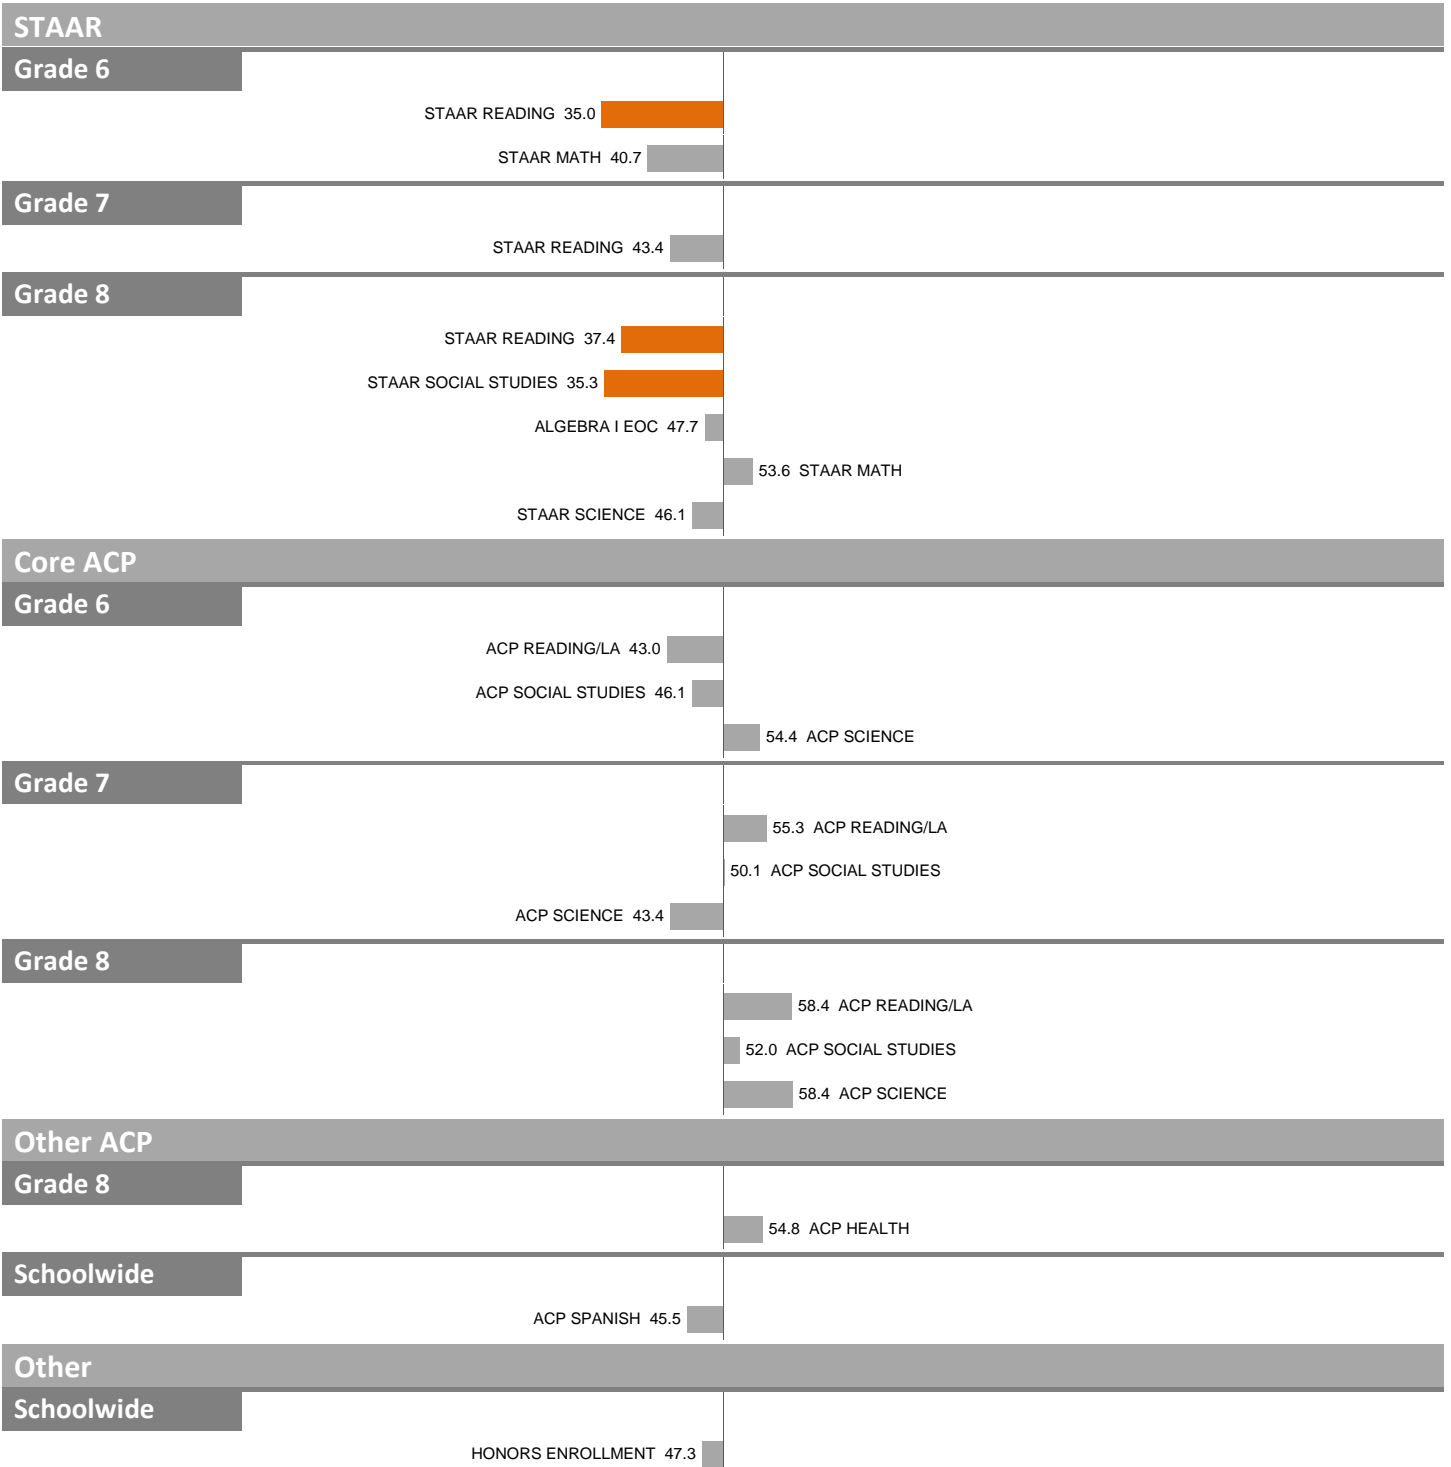

2022-23 School Effectiveness Index (SEI) Detail

354-KENNEDY-CURRY MIDDLE SCHOOL

Overall SEI: 47.1

NOTES: "Overall SEI" has average 50 and standard deviation 5; an "average" overall SEI is 45 to 55. Component SEIs (e.g. Grade 5 STAAR Reading, PSAT Writing) each have average 50 and standard deviation 10; an "average" component SEI is 40 to 60. Component SEIs are computed only if at least eight test results are available.