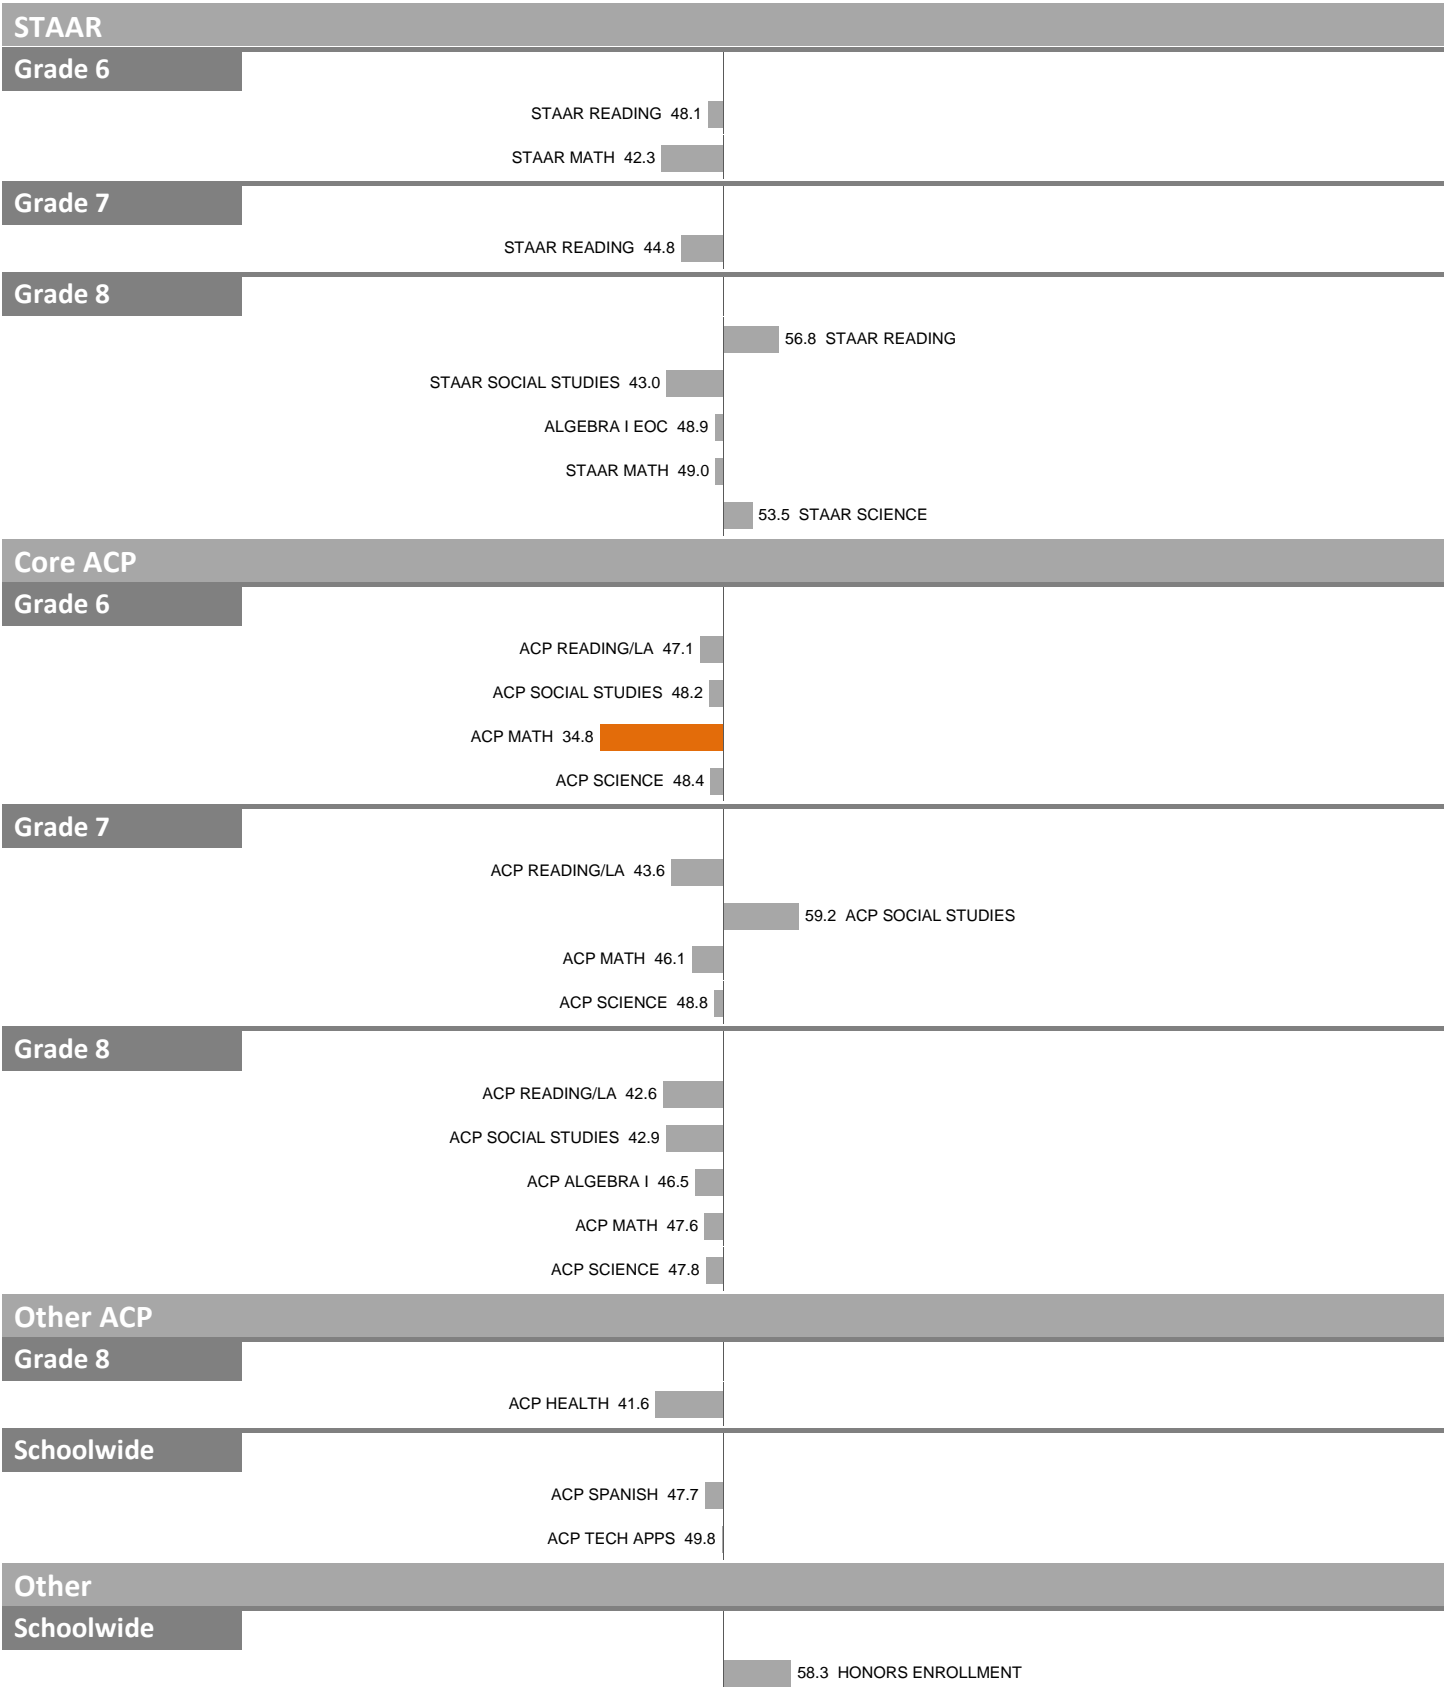

2022-23 School Effectiveness Index (SEI) Detail

50-ROBERT T. HILL MIDDLE SCHOOL

Overall SEI: 47.7

NOTES: "Overall SEI" has average 50 and standard deviation 5; an "average" overall SEI is 45 to 55. Component SEIs (e.g. Grade 5 STAAR Reading, PSAT Writing) each have average 50 and standard deviation 10; an "average" component SEI is 40 to 60. Component SEIs are computed only if at least eight test results are available.