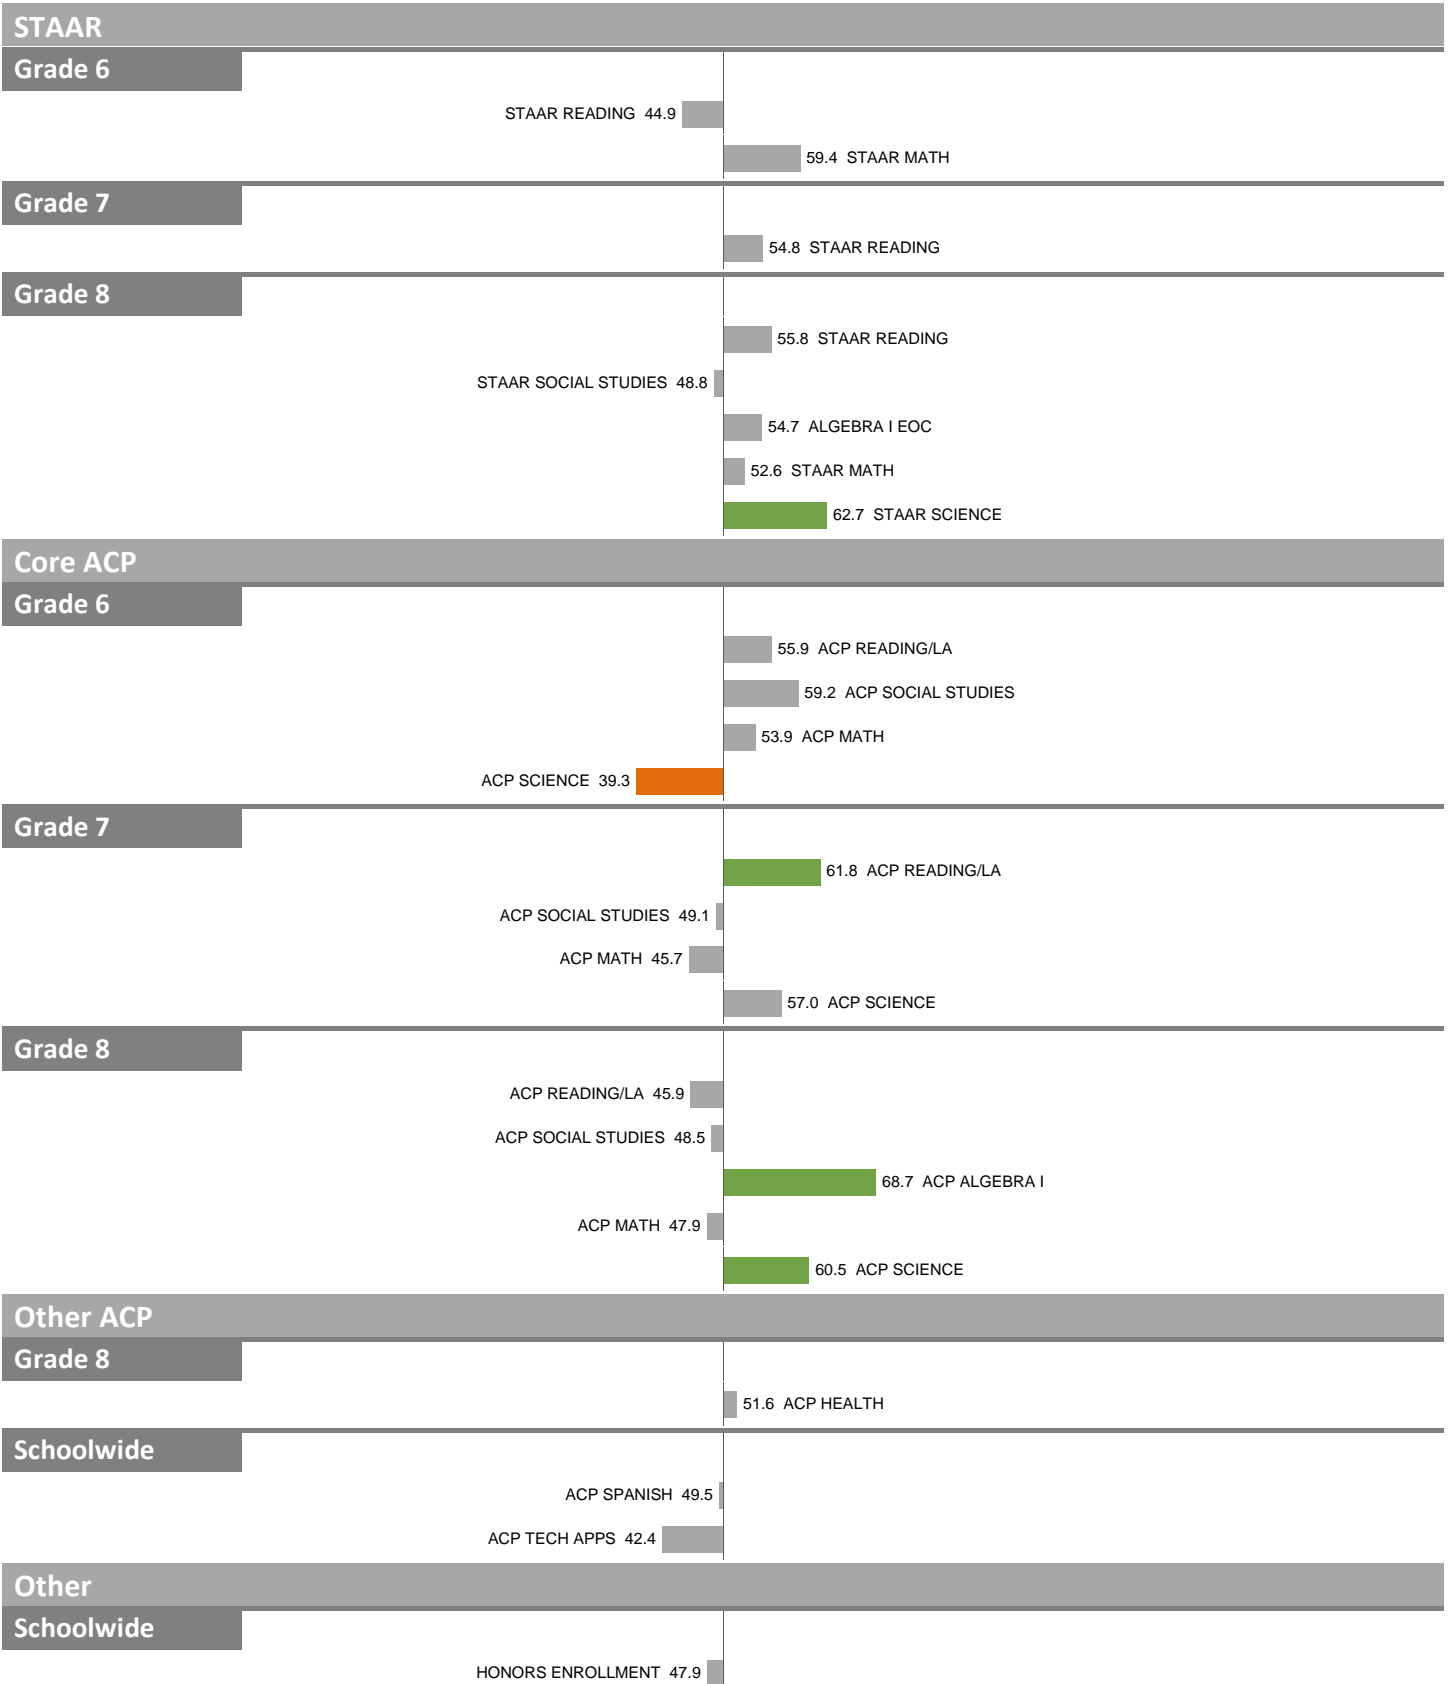

2022-23 School Effectiveness Index (SEI) Detail

47-BENJAMIN FRANKLIN INTERNATIONAL EXPLORATORY ACADEMY

Overall SEI: 53.1

NOTES: "Overall SEI" has average 50 and standard deviation 5; an "average" overall SEI is 45 to 55. Component SEIs (e.g. Grade 5 STAAR Reading, PSAT Writing) each have average 50 and standard deviation 10; an "average" component SEI is 40 to 60. Component SEIs are computed only if at least eight test results are available.