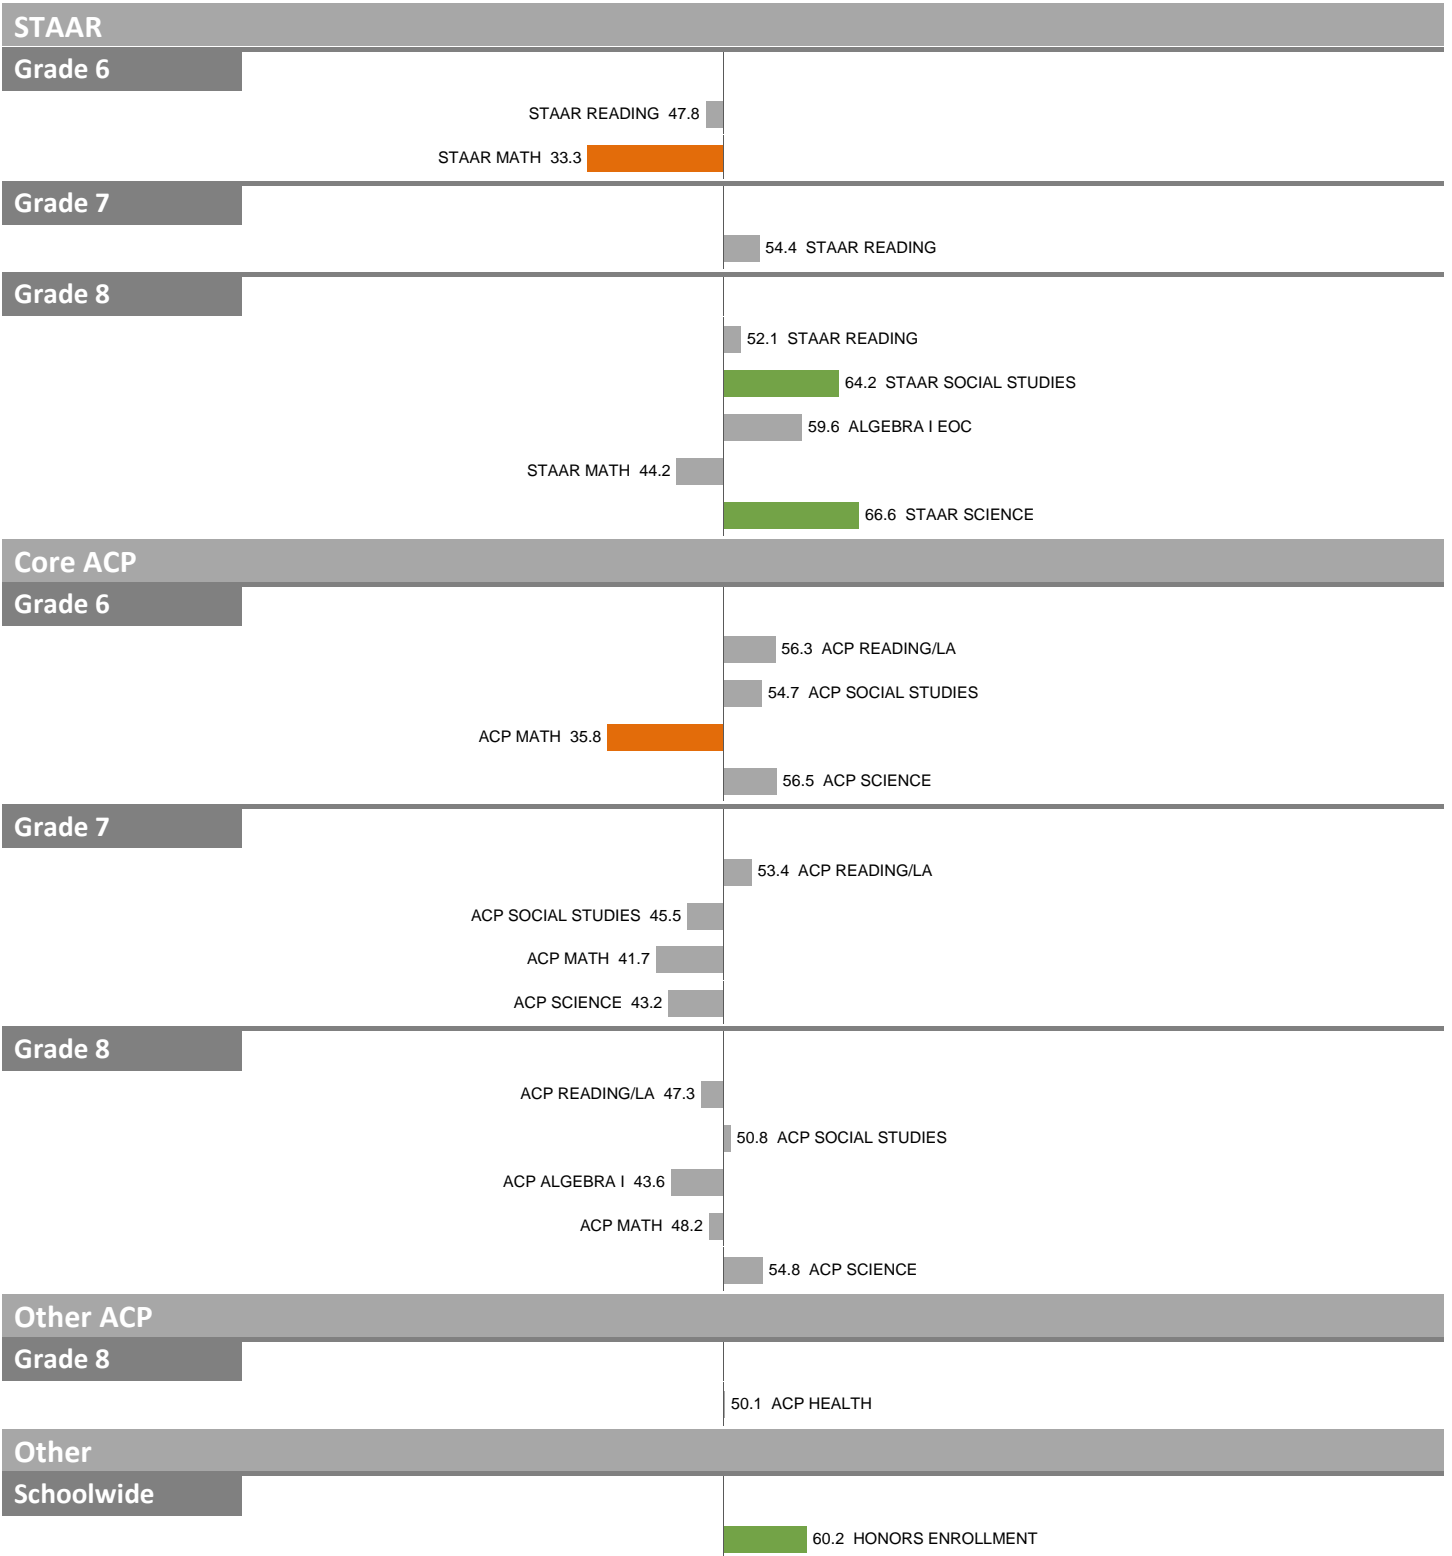

2022-23 School Effectiveness Index (SEI) Detail

48-W.H. GASTON MIDDLE SCHOOL

Overall SEI: 50.4

NOTES: "Overall SEI" has average 50 and standard deviation 5; an "average" overall SEI is 45 to 55. Component SEIs (e.g. Grade 5 STAAR Reading, PSAT Writing) each have average 50 and standard deviation 10; an "average" component SEI is 40 to 60. Component SEIs are computed only if at least eight test results are available.