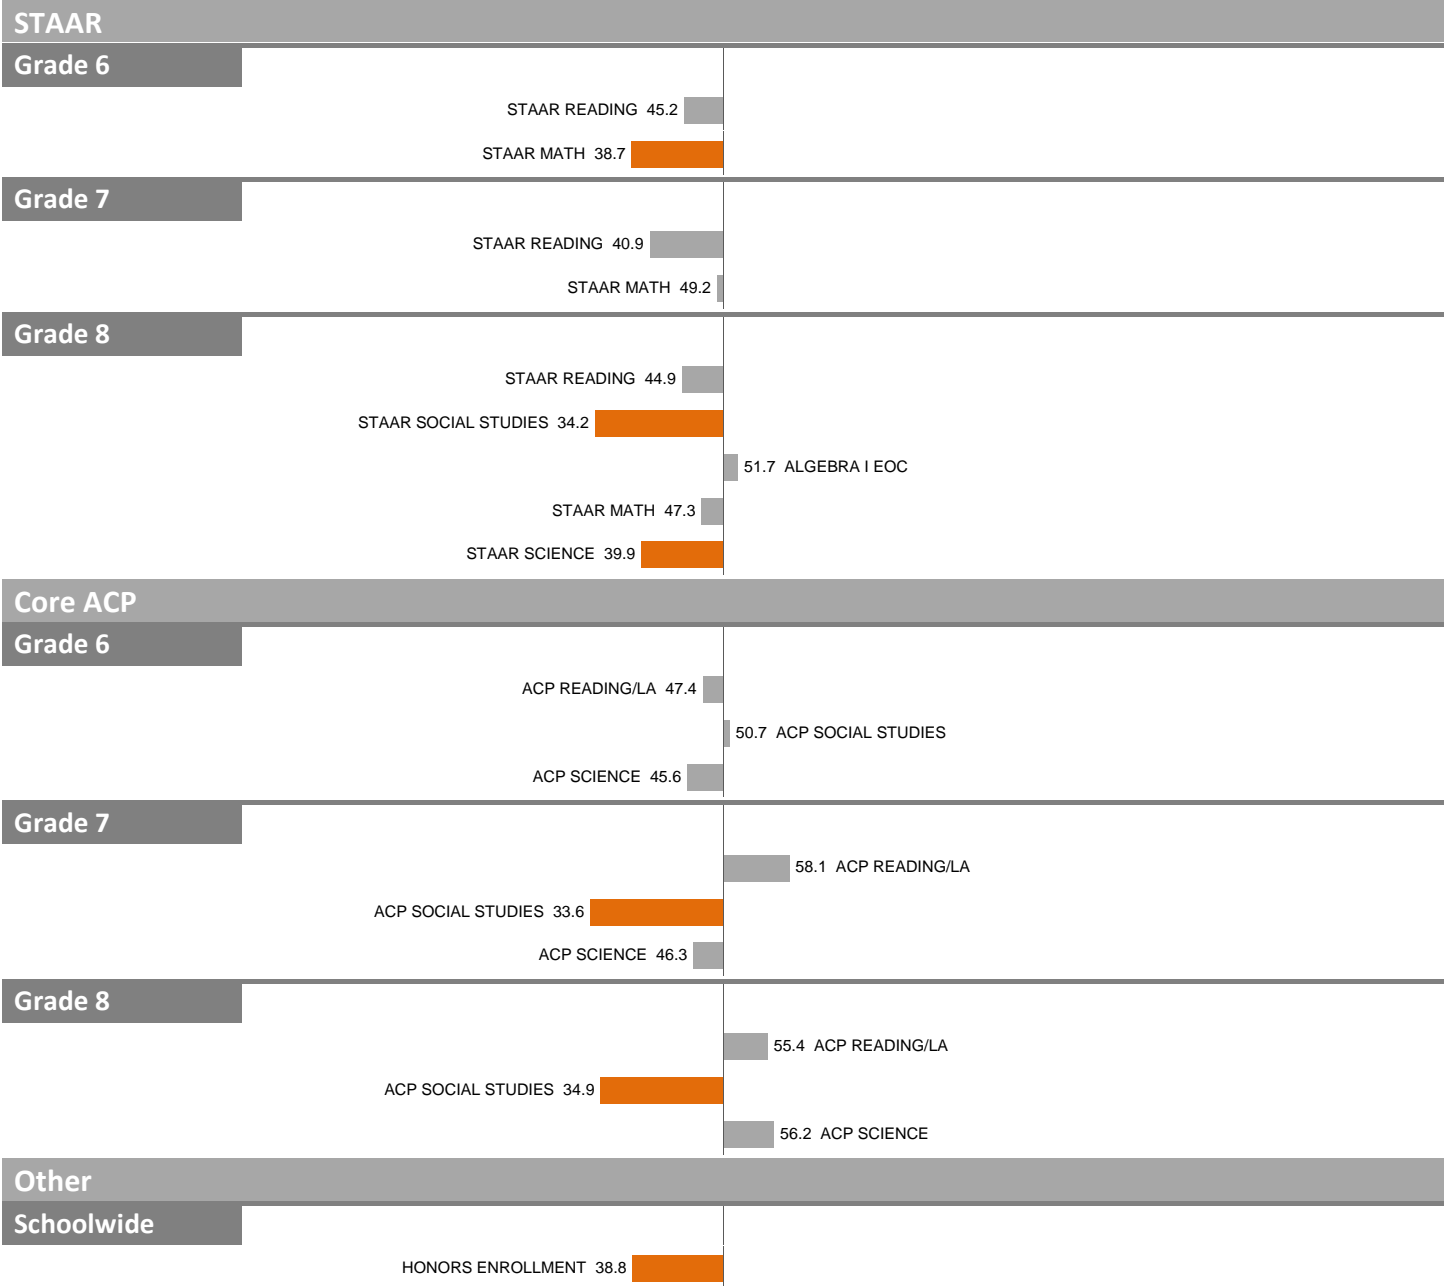

2022-23 School Effectiveness Index (SEI) Detail

72-DR. FREDERICK DOUGLASS TODD, SR. MIDDLE SCHOOL

Overall SEI: 45.2

NOTES: "Overall SEI" has average 50 and standard deviation 5; an "average" overall SEI is 45 to 55. Component SEIs (e.g. Grade 5 STAAR Reading, PSAT Writing) each have average 50 and standard deviation 10; an "average" component SEI is 40 to 60. Component SEIs are computed only if at least eight test results are available.