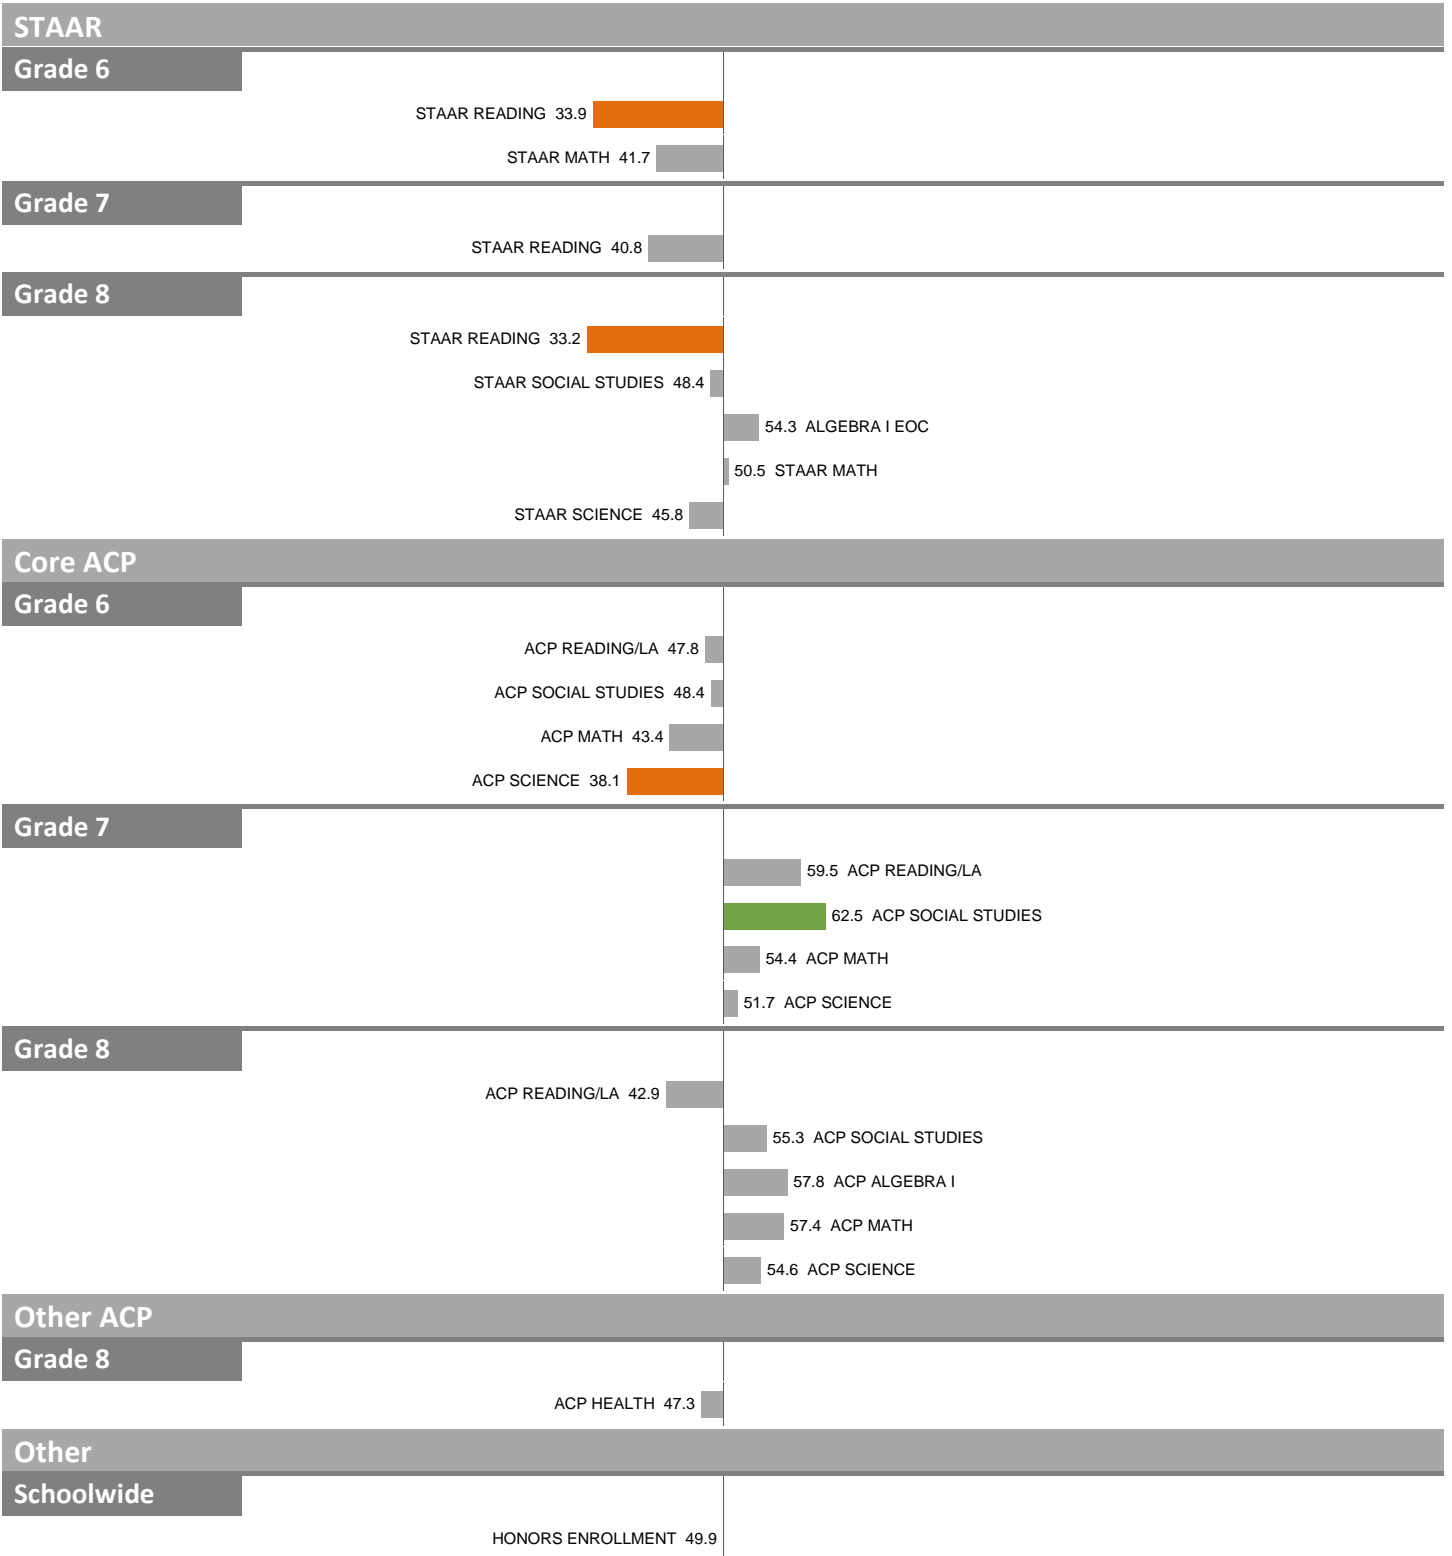

2022-23 School Effectiveness Index (SEI) Detail

62-BILLY EARL DADE MIDDLE SCHOOL

Overall SEI: 49.0

NOTES: "Overall SEI" has average 50 and standard deviation 5; an "average" overall SEI is 45 to 55. Component SEIs (e.g. Grade 5 STAAR Reading, PSAT Writing) each have average 50 and standard deviation 10; an "average" component SEI is 40 to 60. Component SEIs are computed only if at least eight test results are available.