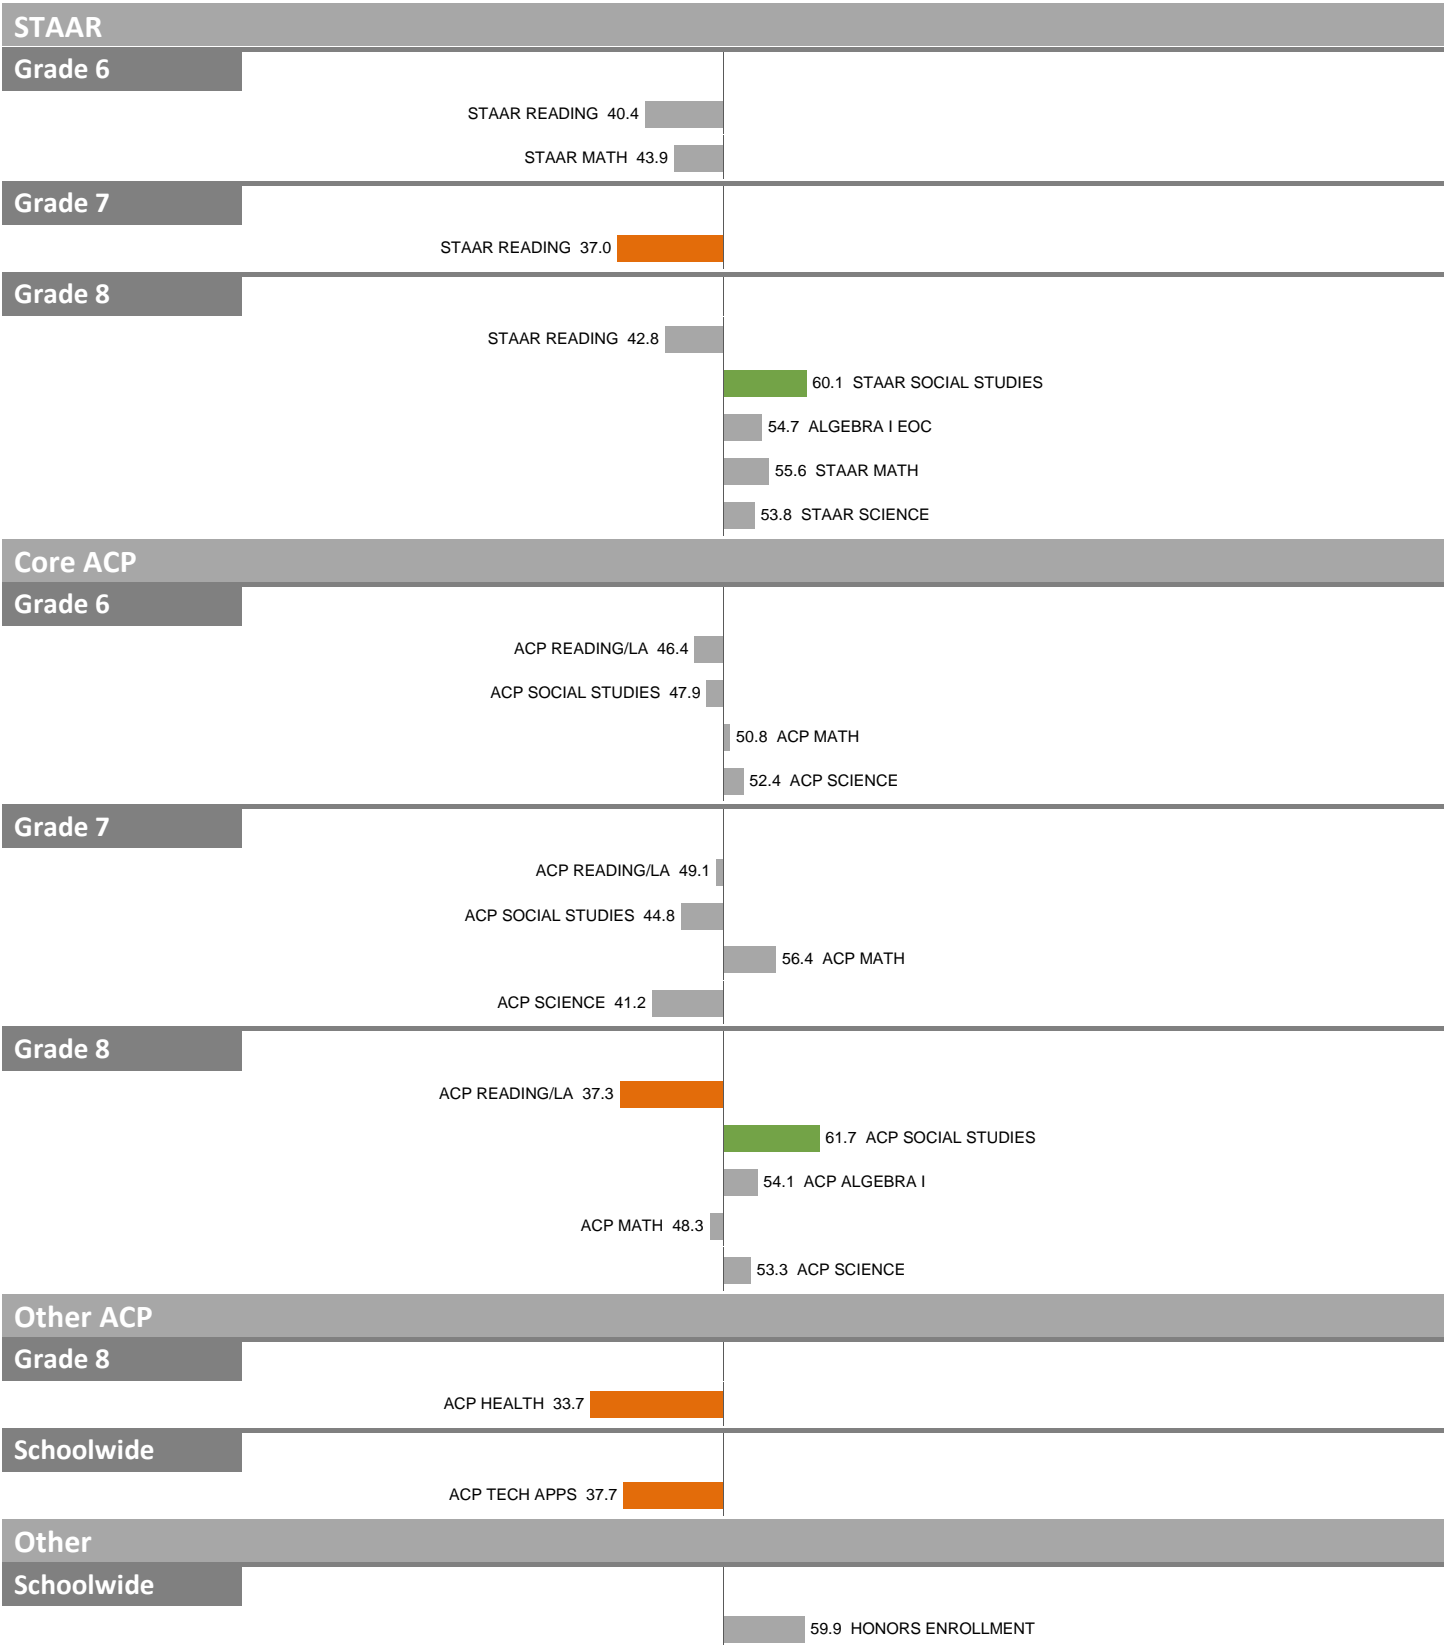

2022-23 School Effectiveness Index (SEI) Detail

55-T.J. RUSK MIDDLE SCHOOL

Overall SEI: 48.7

NOTES: "Overall SEI" has average 50 and standard deviation 5; an "average" overall SEI is 45 to 55. Component SEIs (e.g. Grade 5 STAAR Reading, PSAT Writing) each have average 50 and standard deviation 10; an "average" component SEI is 40 to 60. Component SEIs are computed only if at least eight test results are available.