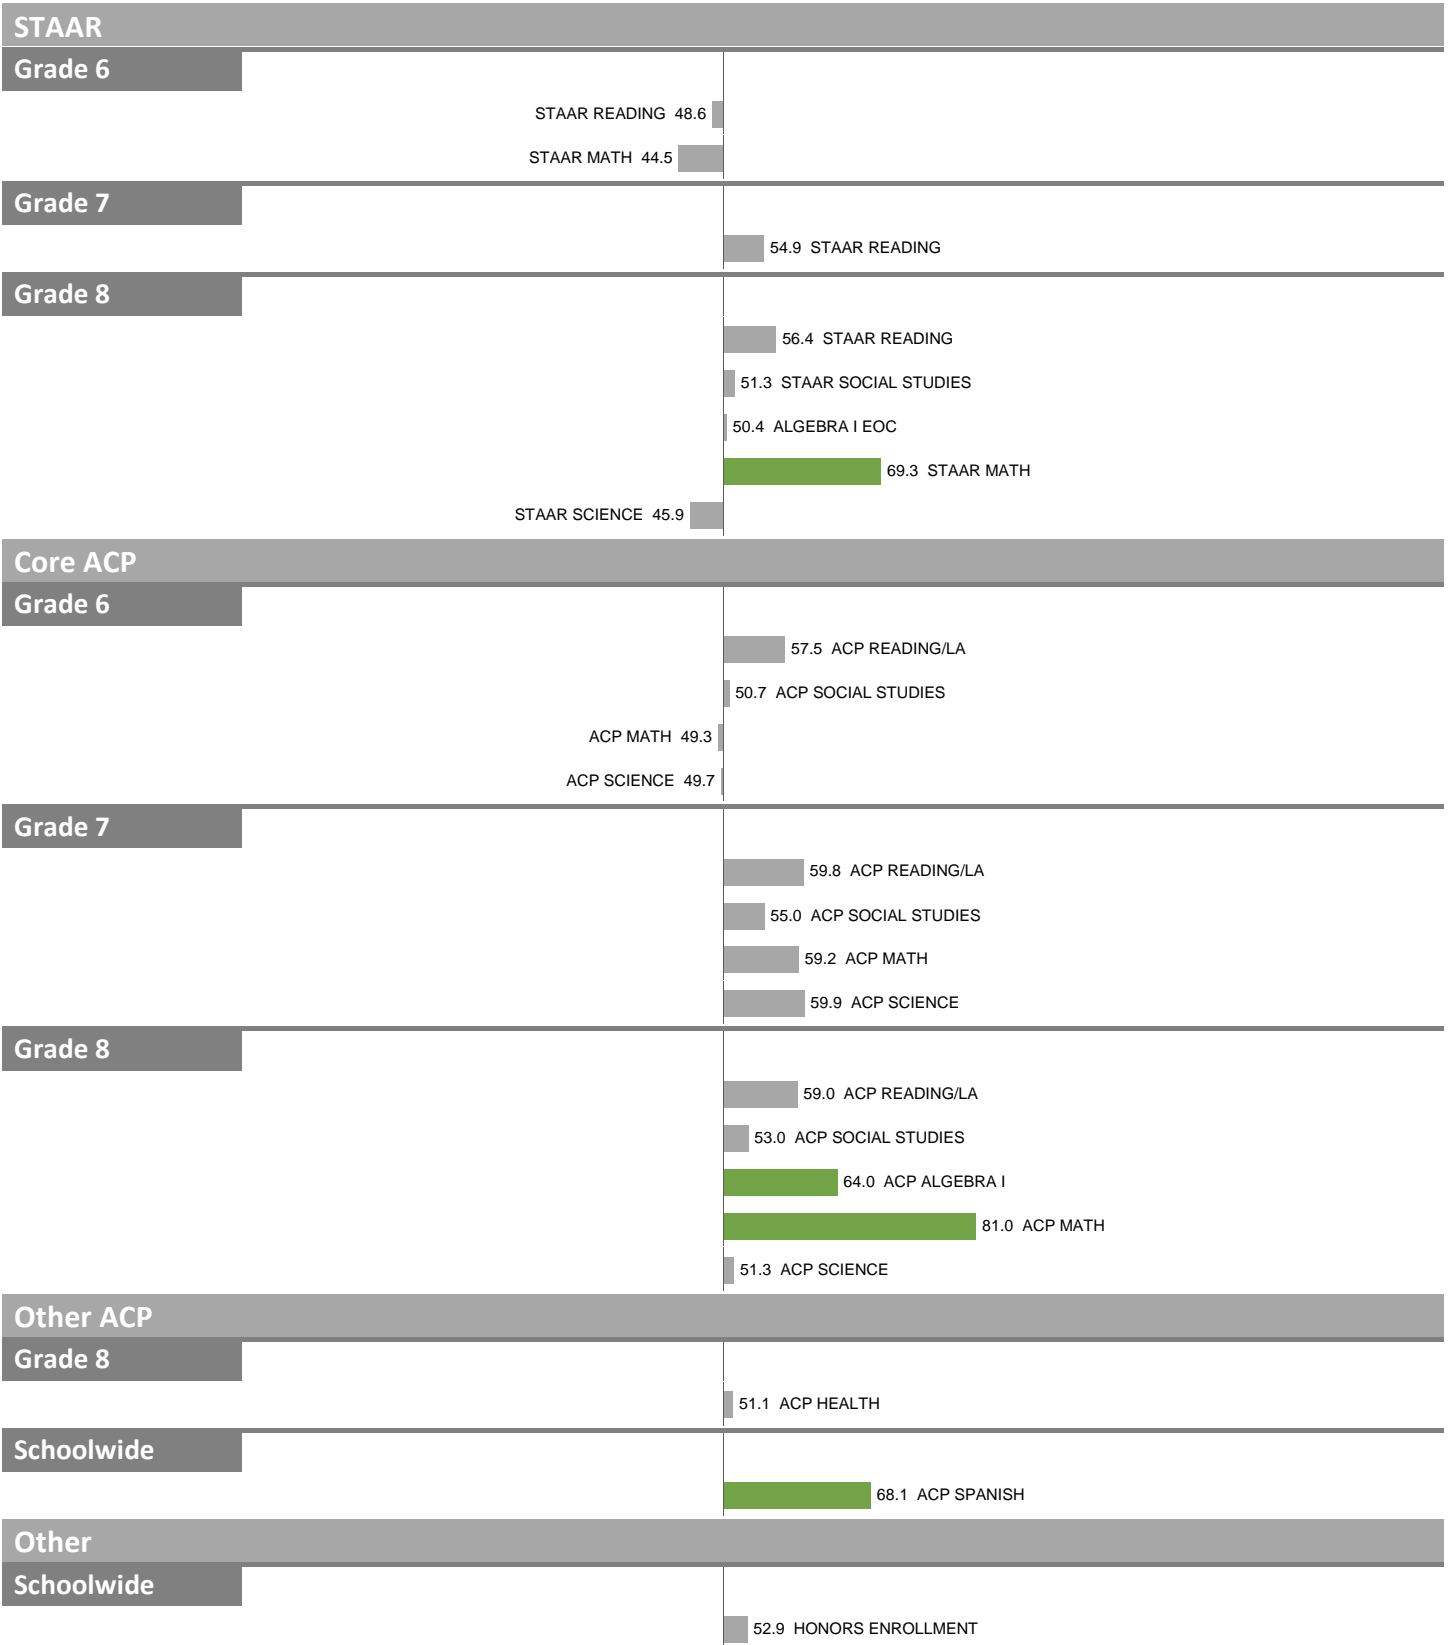

2022-23 School Effectiveness Index (SEI) Detail

77-HECTOR P. GARCIA MIDDLE SCHOOL

Overall SEI: 55.8

NOTES: "Overall SEI" has average 50 and standard deviation 5; an "average" overall SEI is 45 to 55. Component SEIs (e.g. Grade 5 STAAR Reading, PSAT Writing) each have average 50 and standard deviation 10; an "average" component SEI is 40 to 60. Component SEIs are computed only if at least eight test results are available.