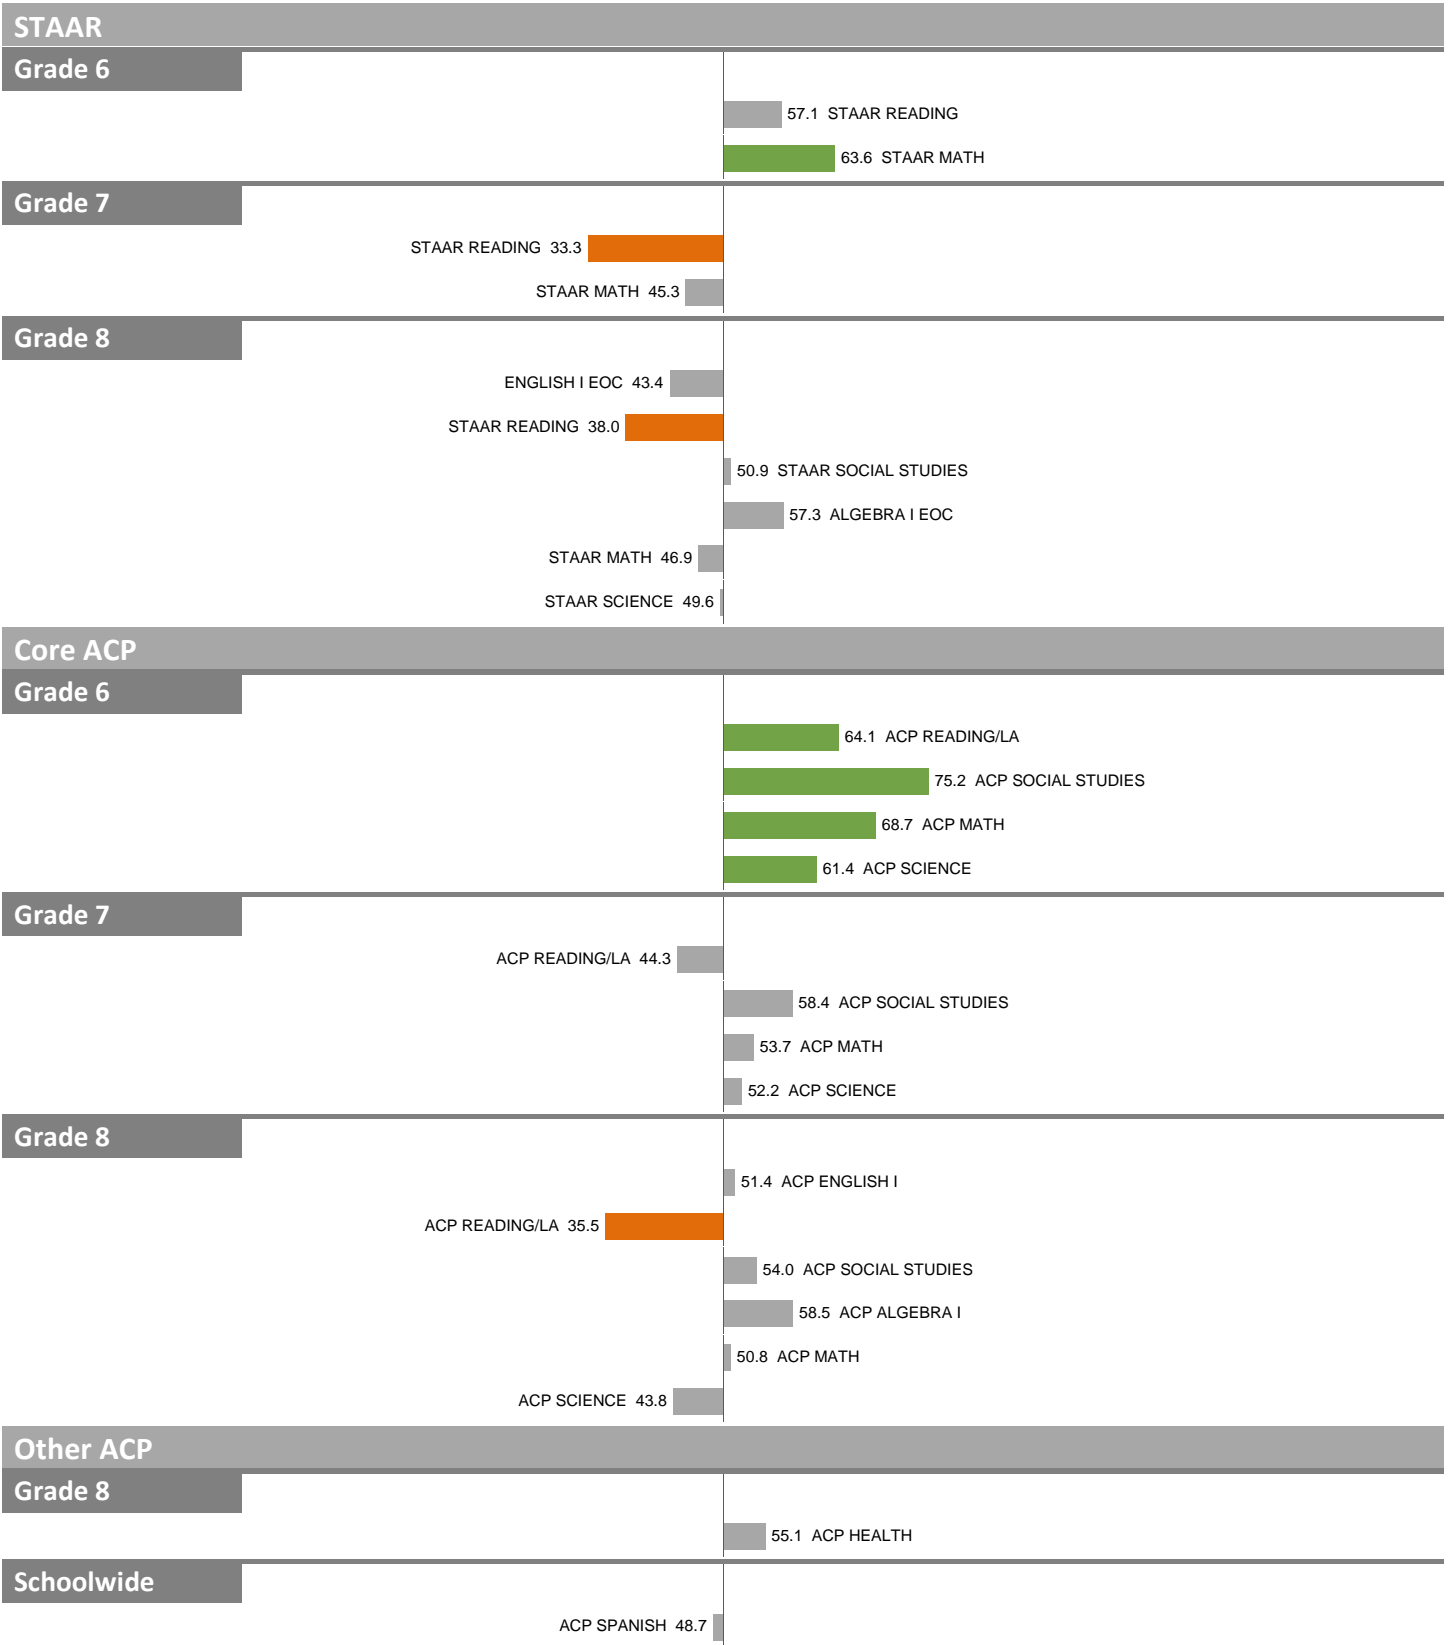

2022-23 School Effectiveness Index (SEI) Detail

352-YOUNG WOMEN'S STEAM ACADEMY AT BALCH SPRINGS

Overall SEI: 50.3

NOTES: "Overall SEI" has average 50 and standard deviation 5; an "average" overall SEI is 45 to 55. Component SEIs (e.g. Grade 5 STAAR Reading, PSAT Writing) each have average 50 and standard deviation 10; an "average" component SEI is 40 to 60. Component SEIs are computed only if at least eight test results are available.