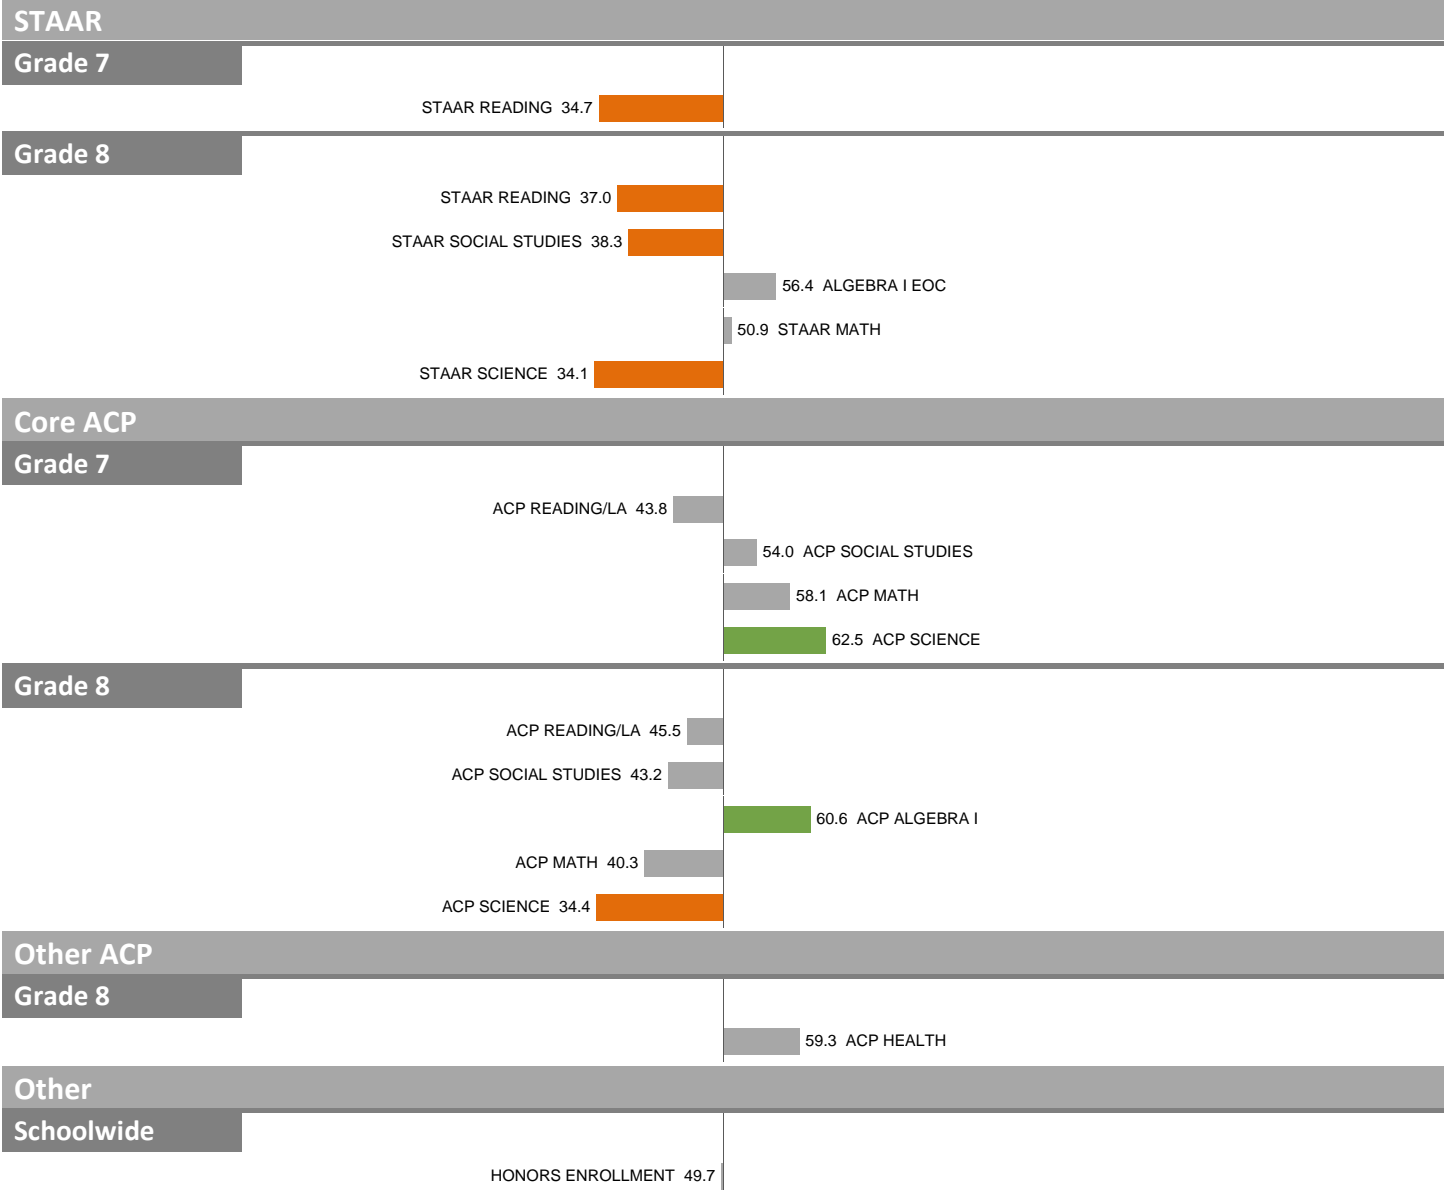

2022-23 School Effectiveness Index (SEI) Detail

79-FRANCISCO "PANCHO" MEDRANO JR HIGH SCHOOL

Overall SEI: 46.9

NOTES: "Overall SEI" has average 50 and standard deviation 5; an "average" overall SEI is 45 to 55. Component SEIs (e.g. Grade 5 STAAR Reading, PSAT Writing) each have average 50 and standard deviation 10; an "average" component SEI is 40 to 60. Component SEIs are computed only if at least eight test results are available.